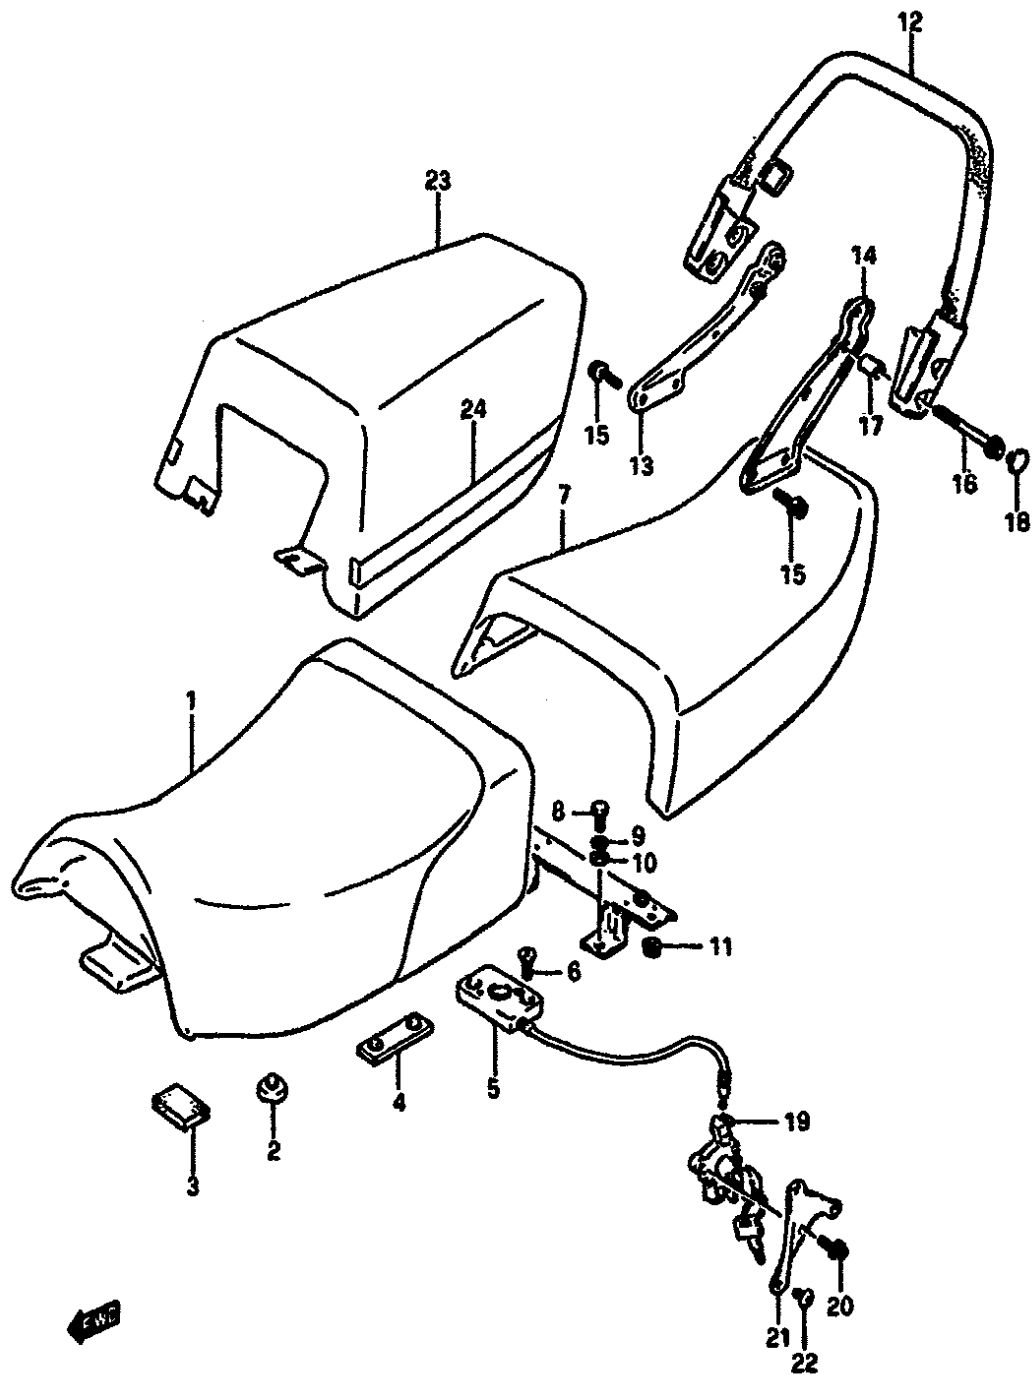

Ref No	Part No	Description
1	45100-27A00-54G	Seat Assy (blue)
1	45100-27A00-40K	Seat Assy (red)
2	09321-10002	• . Cushion
3	45255-15510	• . Cushion,battery Stopper
4	09321-08009	• . Cushion
5	45220-27A01	Barcket,seat Support Rear
6	02122-06255	Screw
7	45300-27A10-54G	Seat Assy,pillion (blue)
7	45300-27A10-40K	Seat Assy,pillion (red)
7	45300-27A20-54G	Seat Assy,pillion (blue)
7	45300-27A20-4DK	Seat Assy,pillion (red)
8	01107-06166	Bolt
9	08321-21066	Lock Washer
10	09160-06019	Washer (6.5x16x1.2)
11	08316-26066	Nut
12	46210-27A00	Handle,pillion Rider
12	46210-27A01	Handle,pillion Rider
13	46240-27A00	Plate,pillion Handle Rh
14	46250-27A00	Plate,pillion Handle Lh
15	07120-06168	Bolt,plate
16	09106-08061	Bolt,handle
17	09180-08125	Spacer
18	09250-06008	Cap
19	95700-27A00-KEY	Lock Assy,seat/helmet
20	07120-06205	Bolt
21	45285-27A00	Bracket,seat Lock
22	02142-06125	Screw
23	45550-27820-14L	Box Set,seat Tail (white)
23	45550-27820-019	Box Set,seat Tail (black)
24	68650-27A10-08L	• . Tape Set,tail Box (blue)
24	68650-27A10-064	• . Tape Set,tail Box (white)