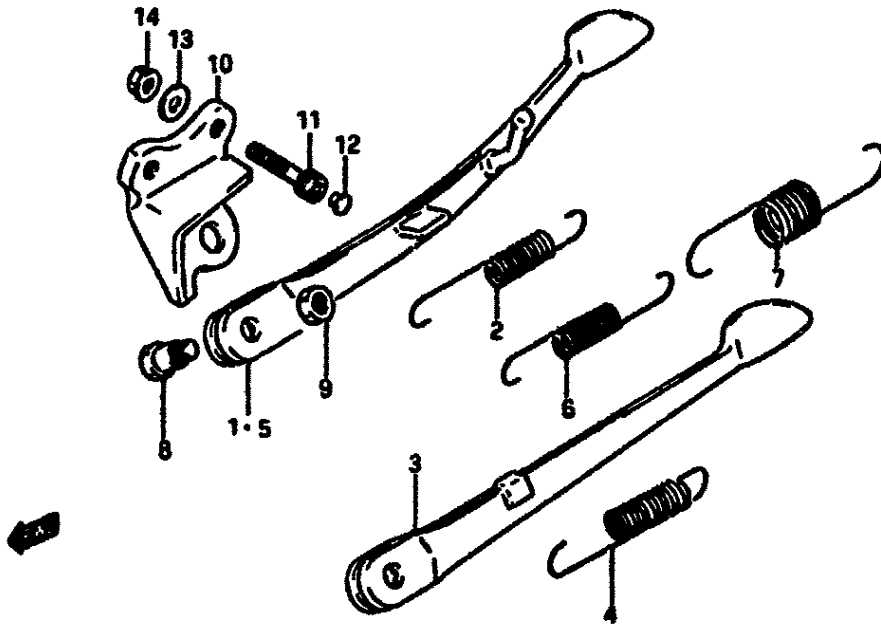

Ref No	Part No	Description
1	42310-27A01-13L	Stand,prop (silver)
2	09443-14040	Spring
3	42310-27A11-13L	Stand,prop (silver)
3	42310-27B10-13L	Stand,prop (silver)
4	09443-17018	Spring
5	42310-27A21-13L	Stand,prop (silver)
5	42310-27B20-13L	Stand,prop (silver)
6	09443-14030	Spring,inner
7	09443-22003	Spring,outer
8	09111-10036	Bolt
9	08310-22107	Nut
10	42330-27A01-13L	Bracket,prop Stand (silver)
10	42330-27B10	Bracket,prop Stand (silver)
11	07110-08358	Bolt
12	41575-04A00	Cap
13	09164-08015	Washer
14	08316-16088	Nut
15	43110-27A01	Pedal,brake
16	43151-04701	Rubber,brake Pedal
17	43120-27A00	Arm,brake Rod
18	09443-14044	Spring
19	43212-04A00	Washer,brake Pedal
20	01547-06208	Bolt
20	09103-06119	Bolt
21	09200-06037	Pin
22	08322-21067	Washer
23	04111-20158	Cotter Pin
24	42100-27A00	Stand Assy,rear
25	57211-49510	• . Grip,stand