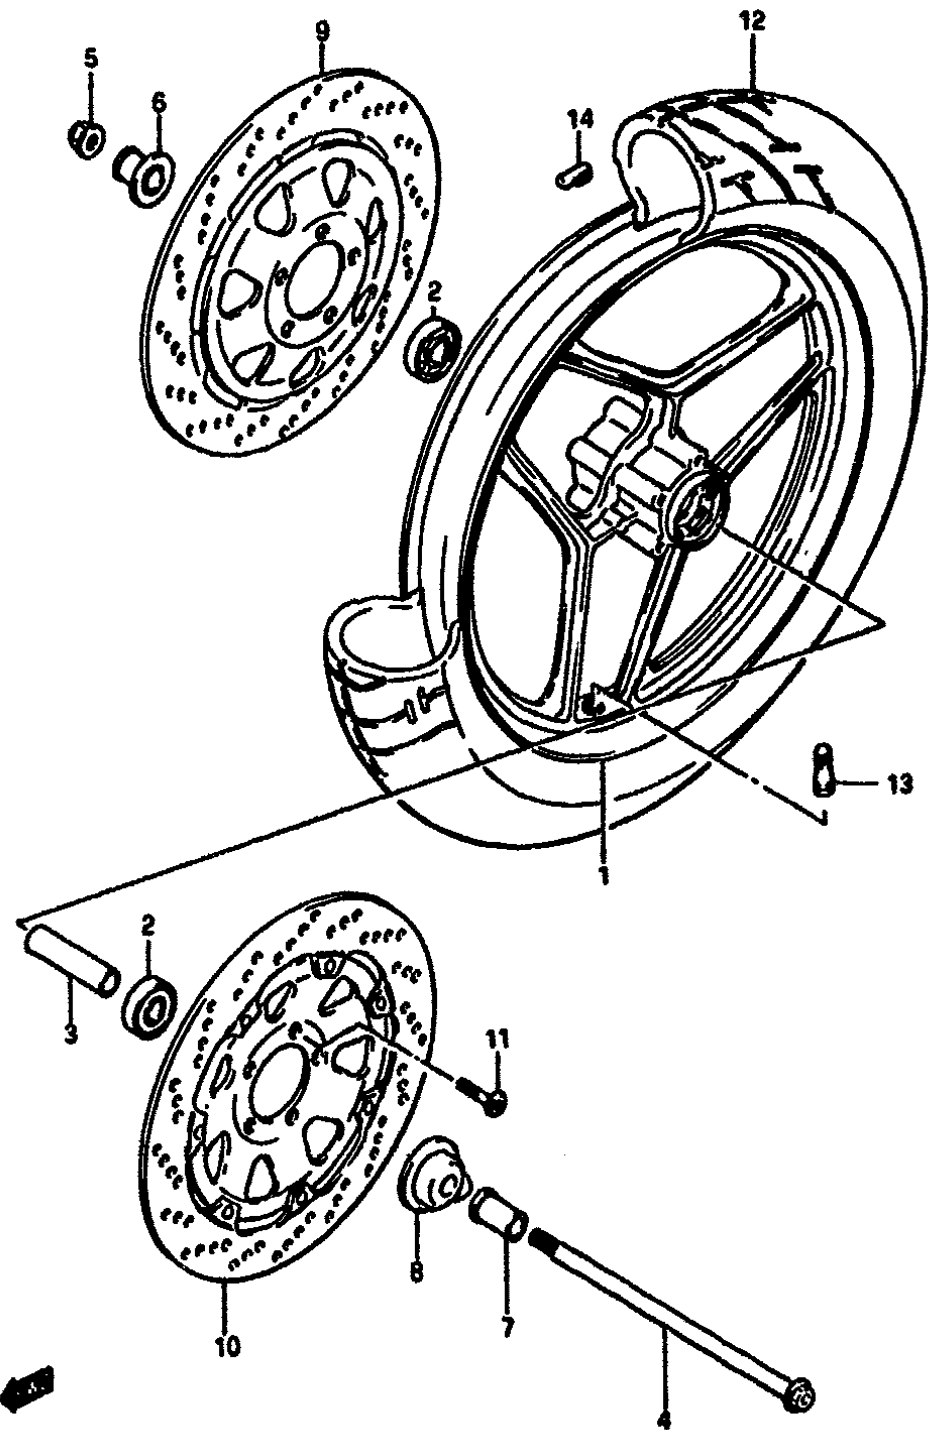

Ref No Part No Description

1	54111-27A00-291	Wheel,front (2.50x18) Black
2	08123-63027	Bearing
3	09180-15069	Spacer
4	54711-27A10	Axle,front
5	09159-12019	Nut
6	54740-27A01	Spacer,bearing Rh
7	54741-49101	Spacer,axle Lh
8	54600-27A01	Box,speedometer Gear
9	59210-27A00	Disc,front Brake Rh
10	59220-27A00	Disc,front Brake Lh
11	09106-08062	Bolt
12	55100-27A40	Tire,t/l Front (110/80v-18)
12	55100-28A00	Tire,t/l Front (110/80v-18)
13	43130-75150	Valve
14	55411-00A00-291	Balancer (10g) Black
14	55412-00A00-291	Balancer (20g) Black
14	55413-00A00-291	Balancer (30g) Black