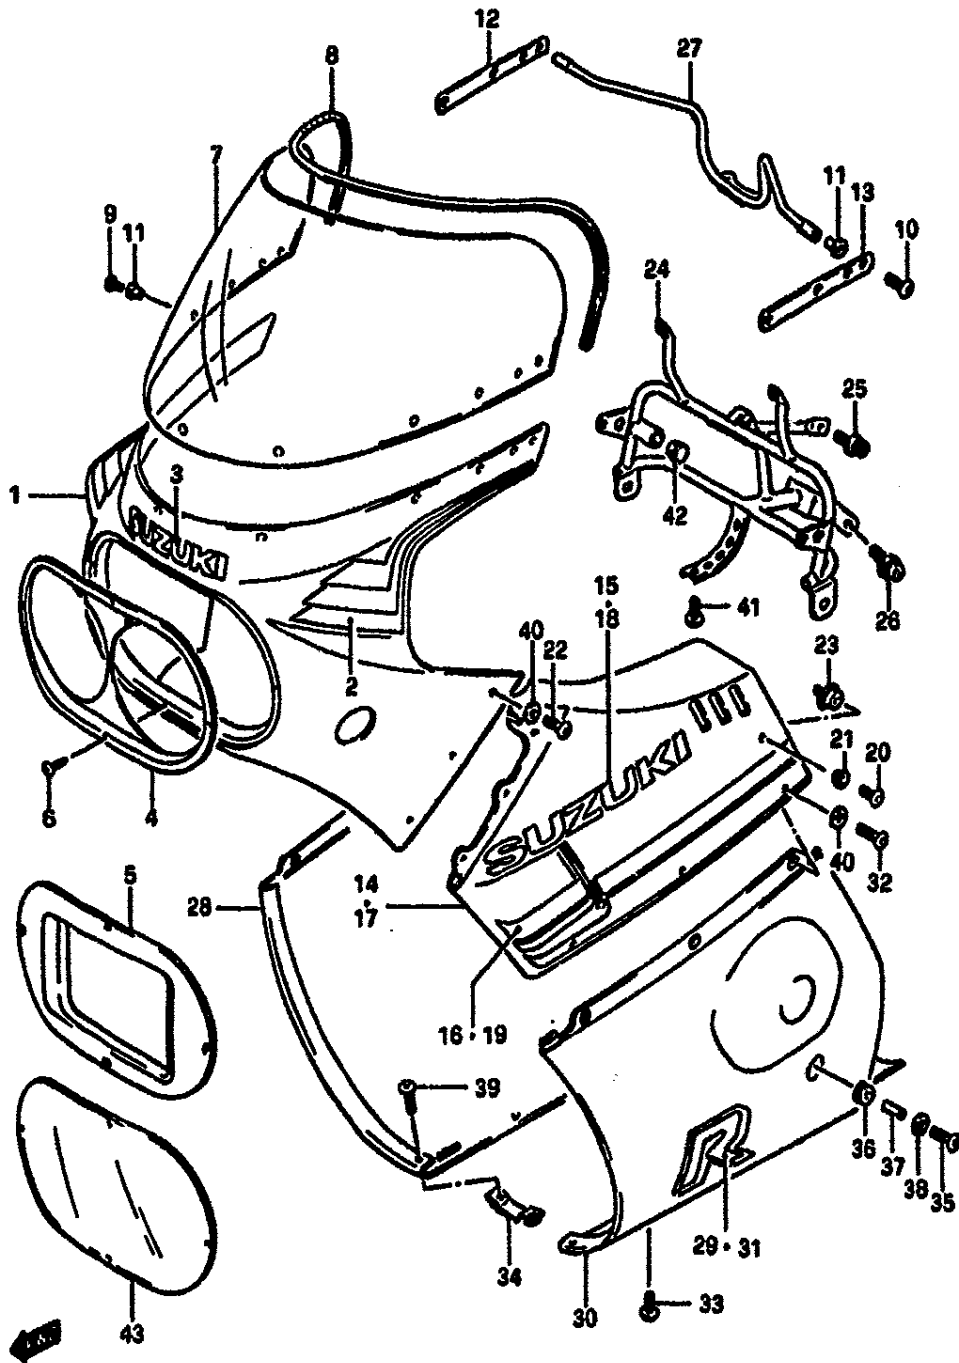

Ref No	Part No	Description
1	94400-27A01-7GF	Body Assy,cowling (white/blue)
1	94400-27A01-7JK	Body Assy,cowling (black/red)
1	94400-27A12-7GF	Body Assy,cowling (white/blue)
1	94400-27A12-7JK	Body Assy,cowling (black/red)
2	68190-27A11-7UC	. . Tape Set
2	68190-27A11-7VE	. . Tape Set
3	68271-04A00-742	. . Emblem
4	94435-27A00-291	. . Cover,front (black)
5	94435-27A20-19F	. . Cover,front (blue)
5	94435-27A20-22P	. . Cover,front (red)
6	03541-04125	. . Screw
7	94611-27A01	Screen,wind
8	94631-27A00	Molding
8	94631-27A10	Molding
9	09139-05025	Screw
10	09139-05032	Screw,rear
11	94619-27A00	Nut
12	94529-27A00	Plate,mirror Rh
13	94539-27A00	Plate,mirror Lh
14	94430-27A00-14L	Cover,side Rh (white)
14	94430-27A00-019	Cover,side Rh (black)
14	94430-27A20-14L	Cover,side Rh (white)
14	94430-27A20-019	Cover,side Rh (black)
15	68111-33200-07G	. . Emblem
15	68111-33200-064	. . Emblem
16	68680-27A10-81F	. . Tape Set,rh
16	68680-27A10-65G	. . Tape Set,rh
17	94440-27A00-14L	Cover,side Lh (white)
17	94440-27A00-019	Cover,side Lh (black)
17	94440-27A20-14L	Cover,side Lh (white)
17	94440-27A20-019	Cover,side Lh (black)
18	68111-33200-07G	. . Emblem
18	68111-33200-064	. . Emblem
19	68690-27A10-81F	. . Tape Set,lh
19	68690-27A10-65G	. . Tape Set,lh
20	09139-06027	Screw,rear
21	09169-06033	Washer
22	09139-06030	Screw
23	94570-04A00	Cushion
24	94510-27A00	Brace,front
24	94510-27A20	Brace,front
25	07120-06165	Bolt
26	07120-08165	Bolt,lower
27	94530-27A01	Brace,rear
28	94470-27A00-7TG	Cover,lower Rh (white/blue)
28	94470-27A00-7JK	Cover,lower Rh (black/red)
29	68261-27A00-73H	. . Emblem
29	68261-27A00-60D	. . Emblem
30	94480-27A00-7TG	Cover,lower Lh (white/blue)
30	94480-27A00-7JK	Cover,lower Lh (black/red)
31	68261-27A00-73H	. . Emblem
31	68261-27A00-60D	. . Emblem
32	09139-06030	Screw,upper
33	09139-06039	Screw,rh & Lh