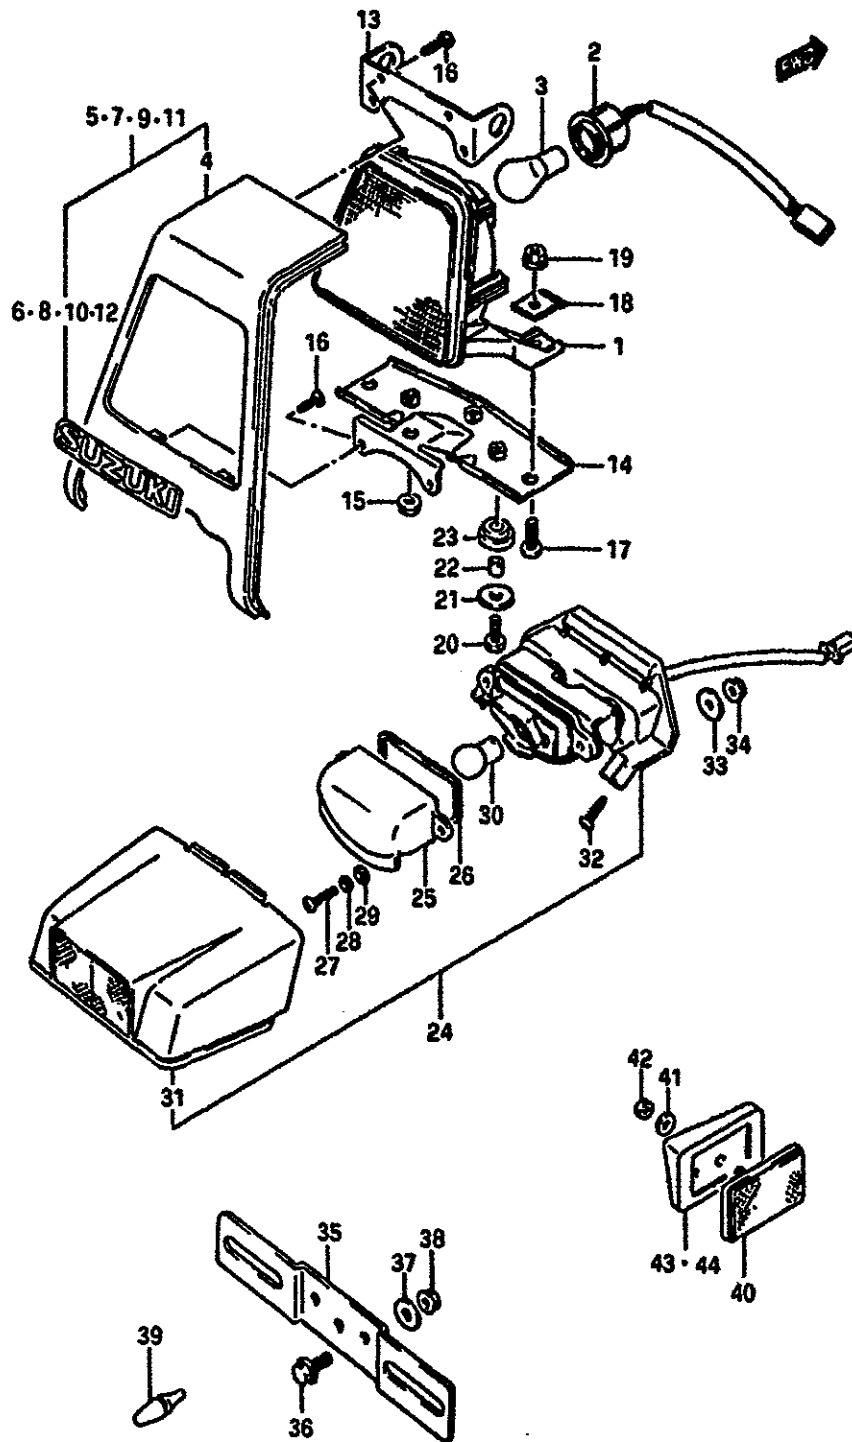

Ref No	Part No	Description
1	35740-27A01	Unit, rear Combination Lamp
1	35740-27A60	Unit, rear Combination Lamp
2	35718-27A00	Socket
3	09471-12084	Bulb (12v,23/8w)
4	35796-27A00-019	Cover, tail Lamp
4	35796-27A00-14L	Cover, tail Lamp
5	35796-27A10-019	Cover, tail Lamp
6	68166-31300-07G	. Emblem
7	35796-27A10-14L	Cover, tail Lamp
8	68166-31300-742	. Emblem
9	35796-27A10-02X	Cover, tail Lamp
10	68166-31300-742	. Emblem
11	35796-27A10-30H	Cover, tail Lamp
12	68166-31300-019	. Emblem
13	35716-27A00	Plate
14	35726-27A00	Bracket
15	08316-26066	Nut
16	03212-04169	Screw
17	02112-06166	Screw
18	35716-40A00	Plate
19	08316-26066	Nut
20	01107-06206	Bolt
21	09160-06020	Washer (6.5x20x1.6)
22	09180-06084	Spacer (6.1x9x7.5)
23	09320-09028	Cushion
24	35910-27A00	Lamp Assy, license
24	35910-06B30	Lamp Assy, license
25	35912-00A10	. Lens
26	35913-04A00	. Gasket
27	02112-04167	. Screw
28	08321-21047	. Lock Washer
29	08322-21047	. Washer
30	09471-12037	. Bulb (12v,8w)
31	35917-20A00	. Cover, license Lamp
31	35917-06B30	. Cover, license Lamp
32	03241-04165	. Screw
33	09160-05011	Washer (5.5x20x1.2)
34	08316-26056	Nut
35	35927-44110	Bracket, license Plate
36	01517-06164	Bolt
37	09160-06020	Washer (6.5x20x1.6)
38	08316-26066	Nut
39	09321-06023	Cushion
40	35950-01A50	Reflex Reflector, rear Side
41	09160-05013	Washer
42	08310-12055	Nut
43	35977-27A00	Spacer, rh
44	35978-27A00	Spacer, lh