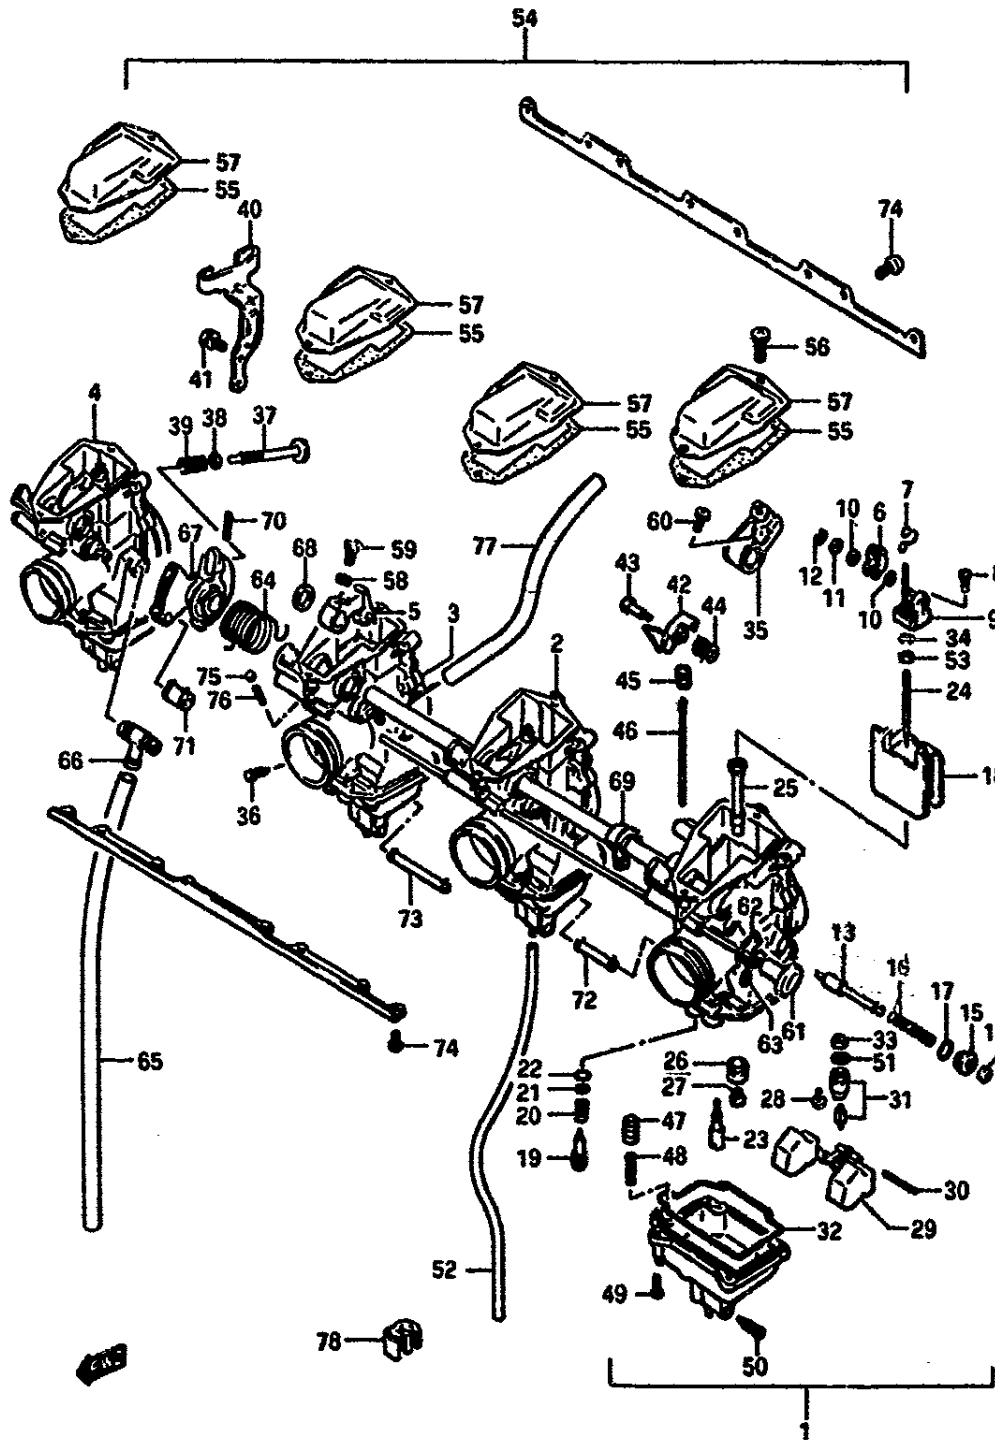

Ref No	Part No	Description
--------	---------	-------------

- | | | |
|---|-------------|-----------------------------|
| 1 | 12611-27A01 | Gear,starter Idle (nt:12/52 |
| 2 | 09206-11014 | Pin |
| 3 | 12600-27821 | Clutch Set,starter |
| 3 | 12600-27822 | Clutch Set,starter |
| 4 | 09261-14001 | • . Roller |
| 5 | 09440-04015 | • . Spring |
| 6 | 12633-31000 | • . Piece,push |
| 7 | 09103-14005 | Bolt |

Ref No	Part No	Description
1	12711-27A01	Cam Shaft,intake
1	12711-28A00	Cam Shaft,intake
2	12741-27A00	Sprocket,cam Shaft
3	09103-07001	Bolt
4	12721-27A01	Cam Shaftexhaust
4	12721-28A00	Cam Shaft,exhaust
5	12741-27A00	Sprocket,cam Shaft
6	09103-07001	Bolt
7	12840-27A00	Arm,valve Rocker
8	12842-49210	. . Screw
9	12843-04A00	. . Nut
10	12861-27A00	Shaft,valve Rocker Arm
11	09440-13014	Spring
12	01107-06306	Bolt
13	08322-21066	Washer
14	12911-27A03	Valve,intake
15	12912-27A01	Valve,exhaust
16	12920-27A01	Spring Set,valve
17	12931-27A01	Retainer,spring
18	12933-27A00	Seat,intake
19	12934-27A00	Seat,exhaust Inner
20	12935-27A00	Seat,exhaust Outer
21	12932-27A00	Cotter, valve
22	09289-05010	Oil Seal
23	11137-27A00	Plate,valve Seat

Ref No	Part No	Description
1	12760-27A01	Chain,cam Shaft Drive
2	12771-27A00	Guide,cam Chain No.1
3	12780-27A02	Idler,cam Chain
4	01517-06258	Bolt
5	09180-06143	Spacer,cushion
6	12788-27A00	Cushion
7	12810-27A00	Tensioner,cam Chain
8	12814-34200	Cushion
9	12791-27A00	Guide,cam Chain No.2
10	01517-06105	Bolt
11	09168-06023	Washer
12	12830-27A05	Adjuster Assy,tensioner
13	12834-27A00	• Plug
14	12832-27A00	• Gasket
15	12833-27A00	• Spring
16	12837-27A00	Gasket,adjuster
17	07110-06255	Bolt