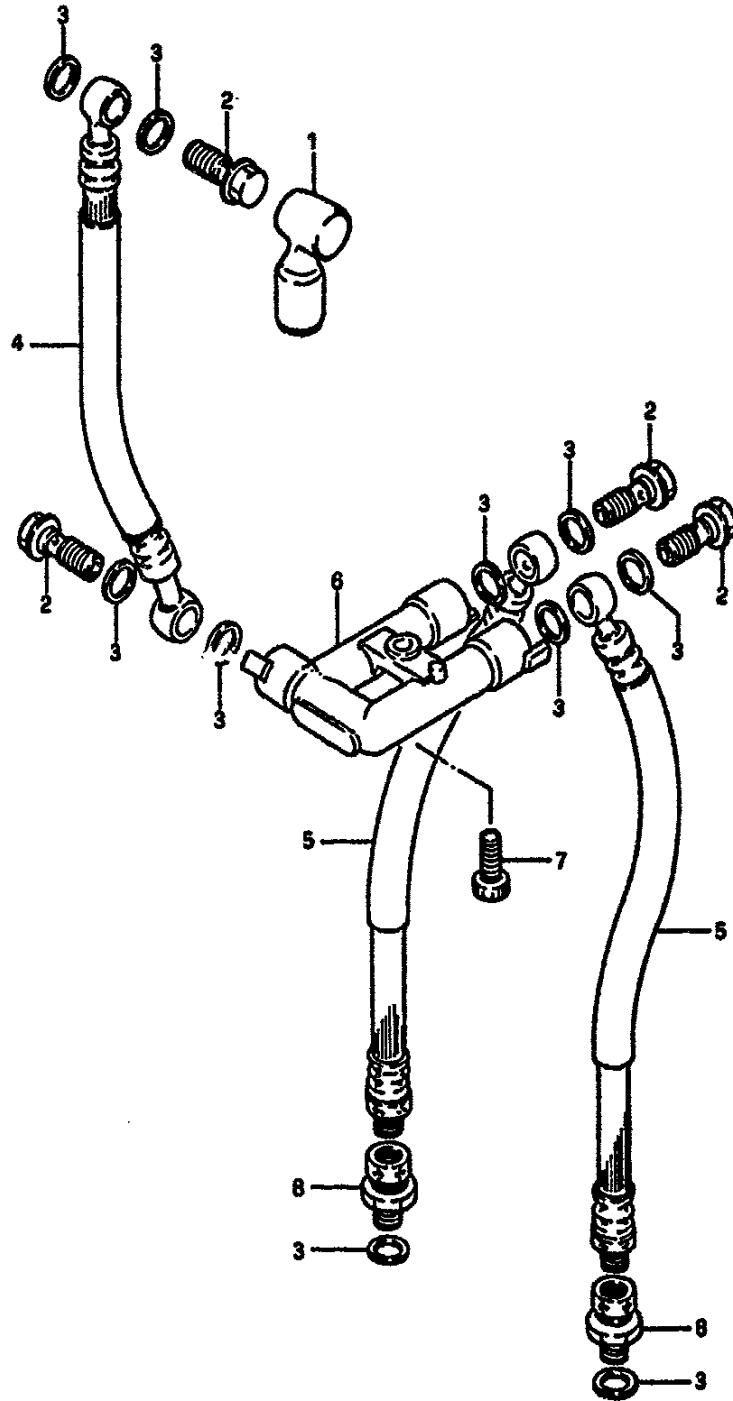

Ref No	Part No	Description
1	59711-04700	Boot,master Cylinder
2	09360-10017	Bolt
3	09161-10009	Washer
4	59480-27A00	Hose,front Brake No.1
5	59240-27A00	Hose,front Brake No.2
6	59491-27A00	Joint,brake Hose
7	07110-06165	Bolt
8	59290-43500	Adaptor,brake Hose