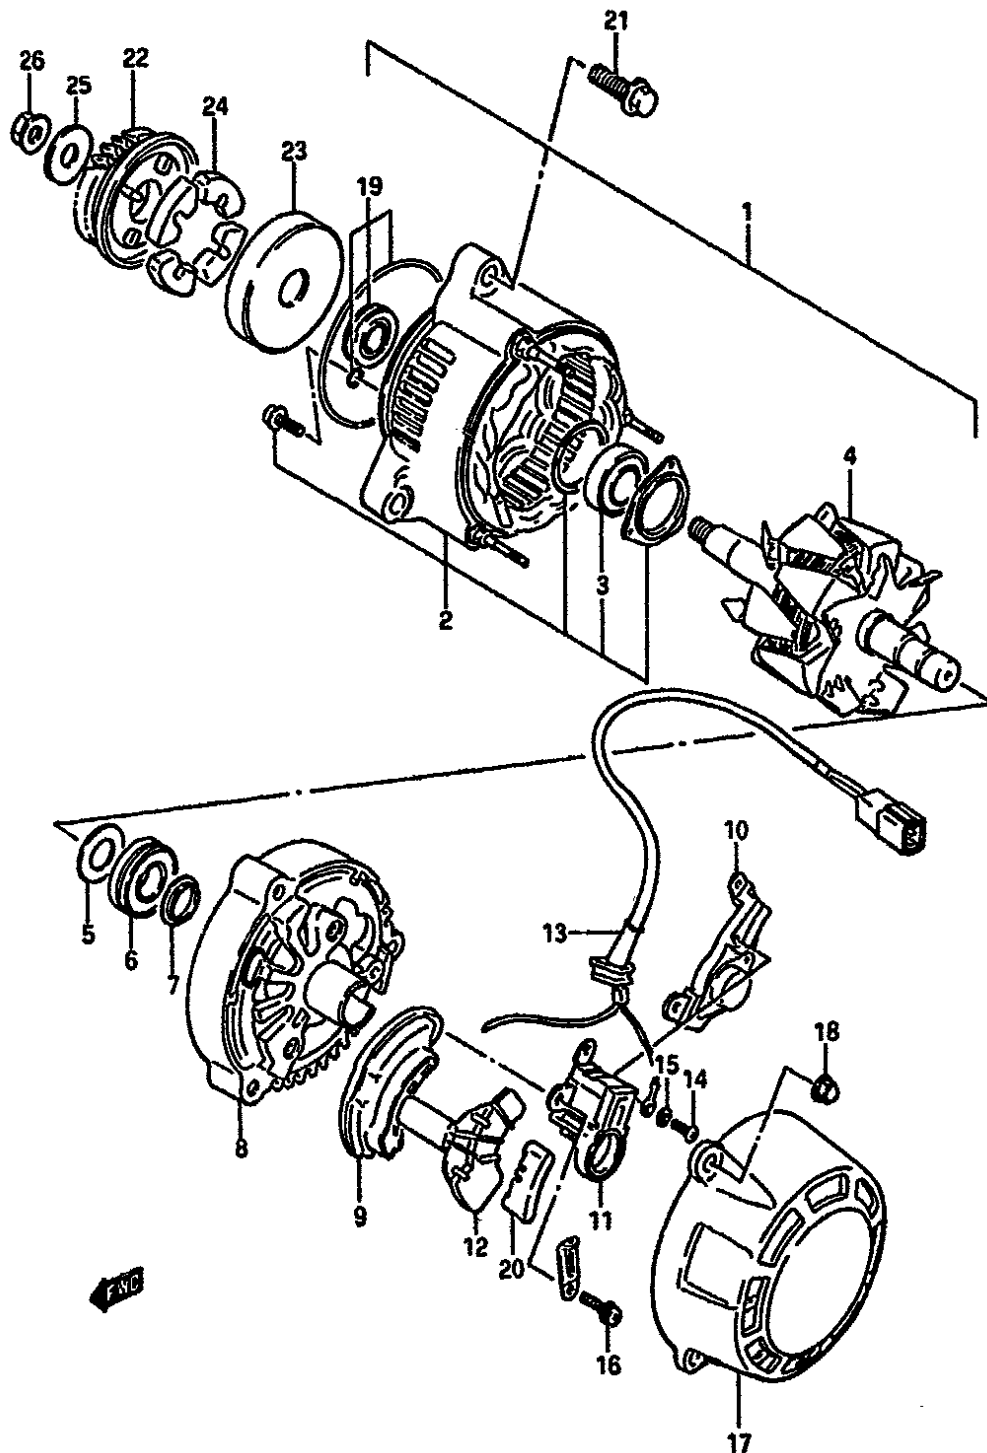

Ref No	Part No	Description
2	31580-27A01	. Frame,drive End
3	31612-27A10	•• . Bearing
4	31710-27A00	. Rotor Assy
5	31613-27A00	. Cover (1)
6	31612-27A00	. Bearing
7	31613-27A10	. Cover (2)
8	31611-27A00	. Frame,end
9	31621-27A00	. Holder,rectifier
10	32500-27A00	. Regulator
11	31656-27A00	. Holder,brush
12	31687-27A00	. Cover,rectifer
13	31480-27A00	. Lead Wire
14	02112-04086	. Screw
15	08321-21046	. Lock Washer
16	31688-27A00	. Screw
17	31614-27A00	. Cover
18	31692-27A00	. Nut
19	31780-27A00	. Oil Seal Set
20	31514-27A00	. Bush
21	01517-08304	Bolt
22	22730-27A01	Gear,generator Driven
23	22733-27A03	Housing,damper
24	21231-06B00	Damper
25	08211-10283	Washer
26	08316-26106	Nut