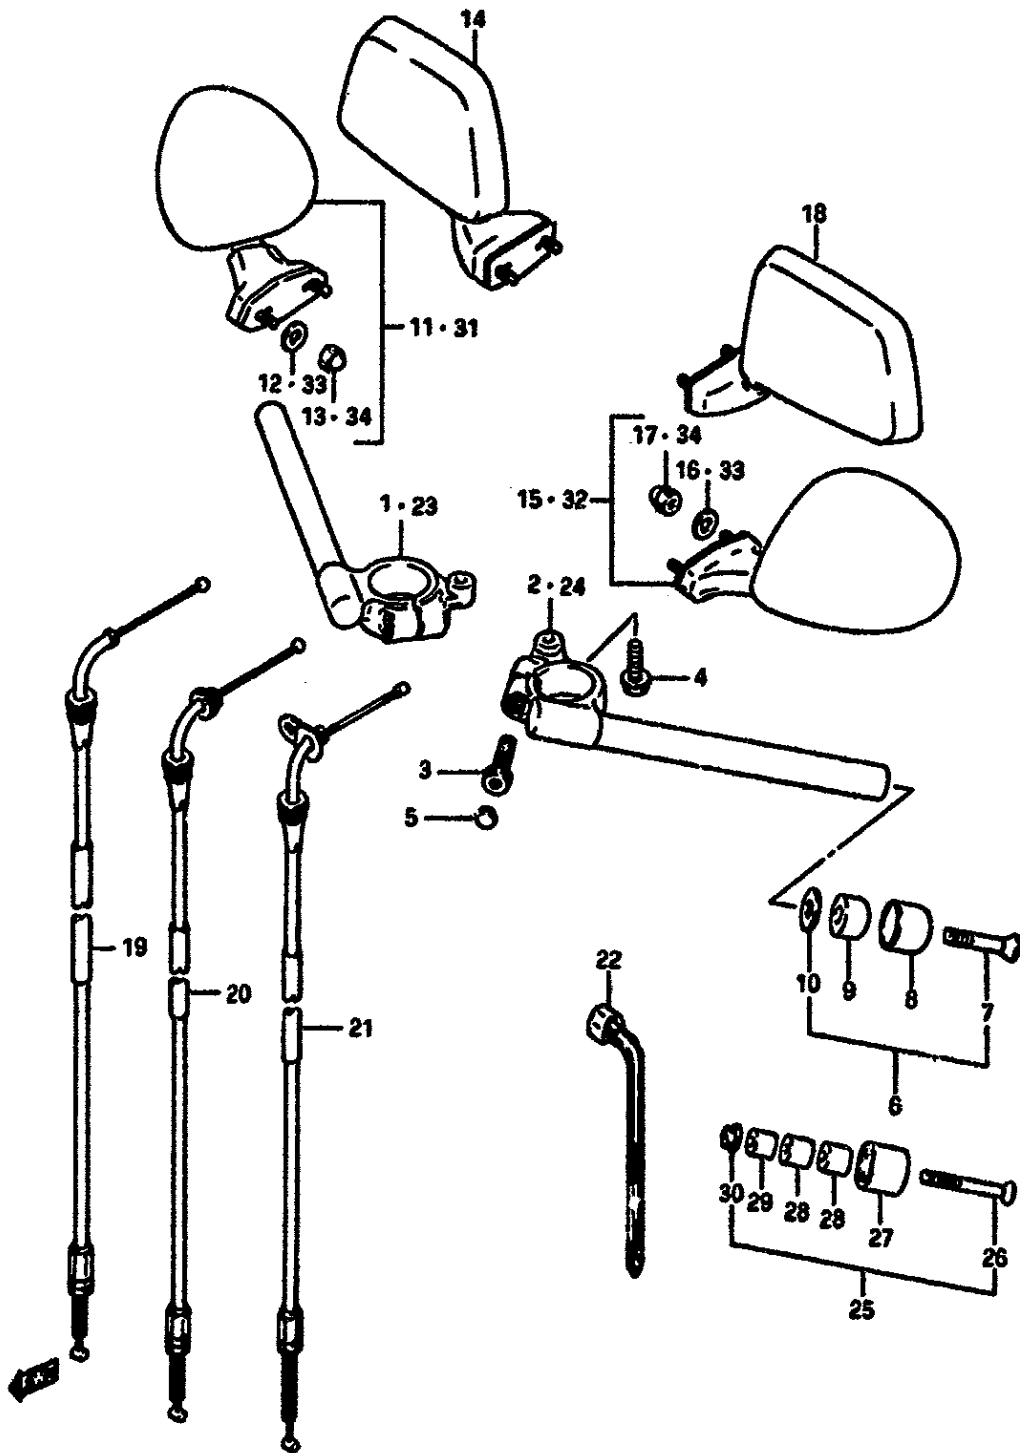

Ref No	Part No	Description
1	56111-27A01	Handlebar,rh
1	56111-27A30	Handlebar,rh
1	56111-27A11	Handlebar,rh
2	56151-27A01	Handlebar,lh
2	56151-27A30	Handlebar,lh
2	56151-27A11	Handlebar,lh
3	07110-08355	Bolt,handlebar
4	01517-06205	Bolt,handlebar Set
5	09250-06008	Cap,handlebar Set
6	56200-27810	Balancer Set,handlebar
7	02132-06505	. . Screw
8	56274-05350	. . Cap,balancer
9	56271-49400	. . Balancer,handlebar
10	56275-34400	. . Spacer,balancer
11	56500-27A00	Mirror Assy,rear View Rh
11	56500-27A21	Mirror Assy,rear View Rh
11	56500-27A60	Mirror Assy,rear View Rh
12	08322-21064	. . Washer
13	08313-11065	. . Nut
14	56500-27A10	Mirror Assy,rear View Rh
15	56600-27A00	Mirror Assy,rear View Lh
15	56600-27A21	Mirror Assy,rear View Lh
15	56600-27A60	Mirror Assy,rear View Lh
16	08322-21064	. . Washer
17	08313-11065	. . Nut
18	56600-27A10	Mirror Assy,rear View Lh
19	58300-27A01	Cable Assy,throttle No.1
19	58300-27A20	Cable Assy,throttle No.1
20	58300-27A11	Cable Assy,throttle No.2
20	58300-27A30	Cable Assy,throttle No.2
20	58300-27A31	Cable Assy,throttle No.2
21	58300-06B00	Cable Assy,throttle
22	09407-18402	Clamp,cable
23	56111-27A50	Handlebar,rh
24	56151-27A50	Handlebar,lh
25	56200-27840	Balancer Set
26	09127-06014	. . Screw
27	56274-27A00	. . Cap
28	56271-43500	. . Balancer
29	56272-44500	. . Expander
30	09159-06024	. . Nut
31	56500-28A00	Mirror Assy,rear View Rh
32	56600-28A00	Mirror Assy,rear View Lh
33	08322-21064	. . Washer
34	08313-11065	. . Nut