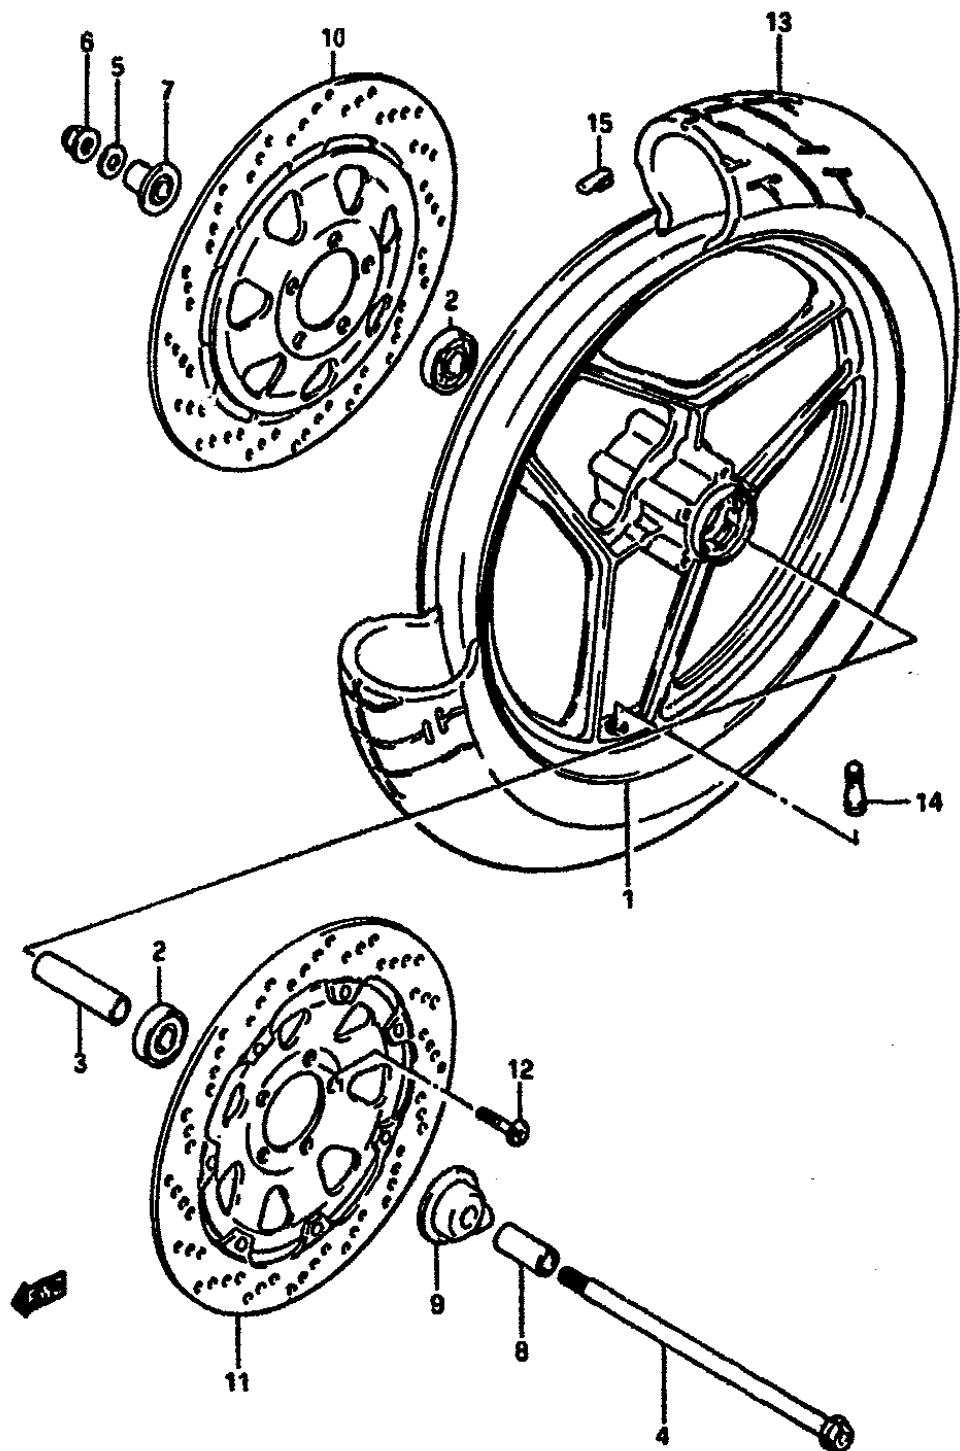

Ref No	Part No	Description
1	54111-27A00-291	Wheel,front (2.50x18) Black
2	09262-17034	Bearing
3	09180-17089	Spacer
4	54711-27A30	Axle,front
5	08322-11168	Washer
6	09159-16013	Nut
7	54740-27A10	Spacer,bearing Rh
8	54741-27A20	Spacer,axle Lh
9	54600-27A10	Box,speedometer Gear
10	59210-27A00	Disc,front Brake Rh
11	59220-27A00	Disc,front Brake Lh
12	09106-08062	Bolt
13	55100-28A00	Tire,t/l Front (110/80v-18)
14	43130-75150	Valve
15	55411-00A00	Balancer (10g)
15	55412-00A00	Balancer (20g)
15	55413-00A00	Balancer (30g)