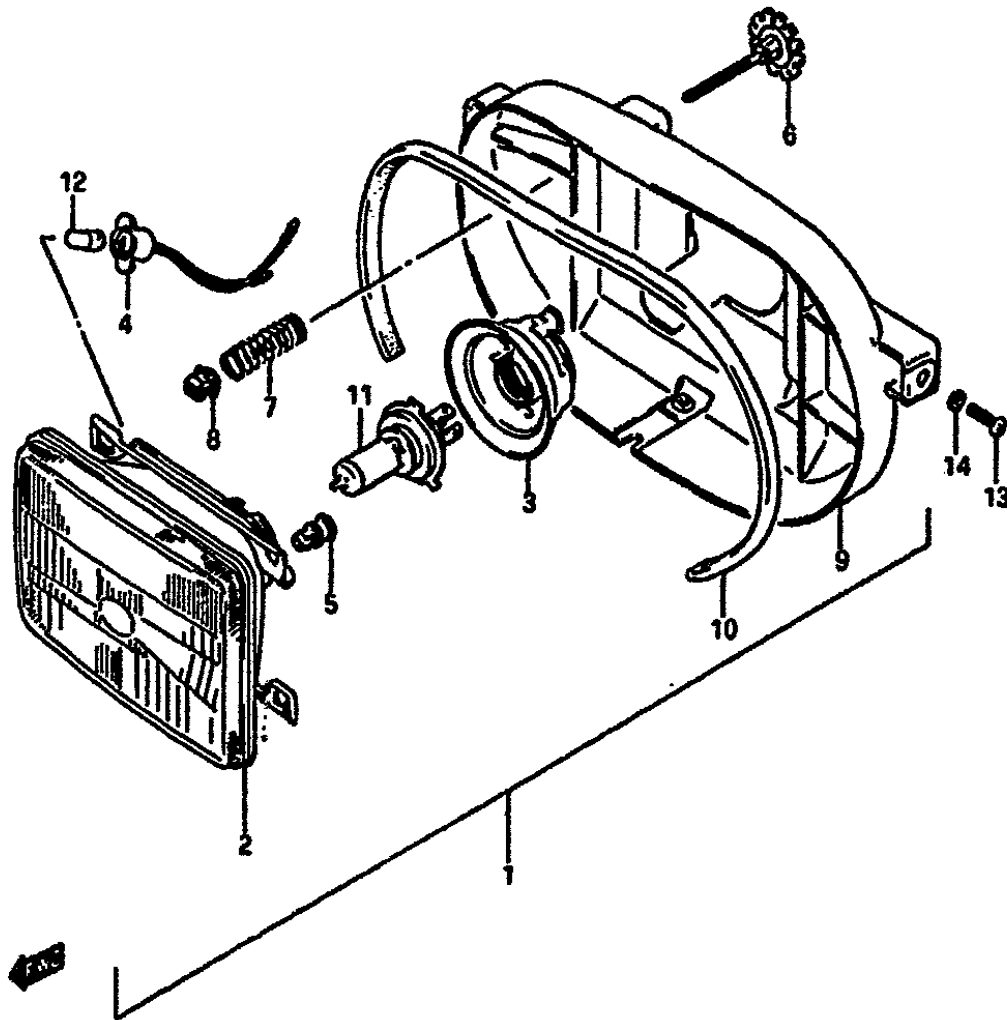

Ref No	Part No	Description
1	35100-27A82-999	Headlamp Assy
2	35121-27A80	• Unit
3	35173-20A01	• Cover,socket
4	36118-27A00	• Socket
5	35162-04A00	• Bearing,spherical
6	35153-27A00	• Screw,adjusting
7	35154-04A00	• Spring
8	35152-27A00	• Nut
9	35240-27A81	• Housing
10	35242-27A00	• Gasket
11	09471-12060	Bulb (12v,60/55w,hr)
12	09471-12063	Bulb (12v,4w)
13	02112-06166	Screw
14	08321-21066	Lock Washer