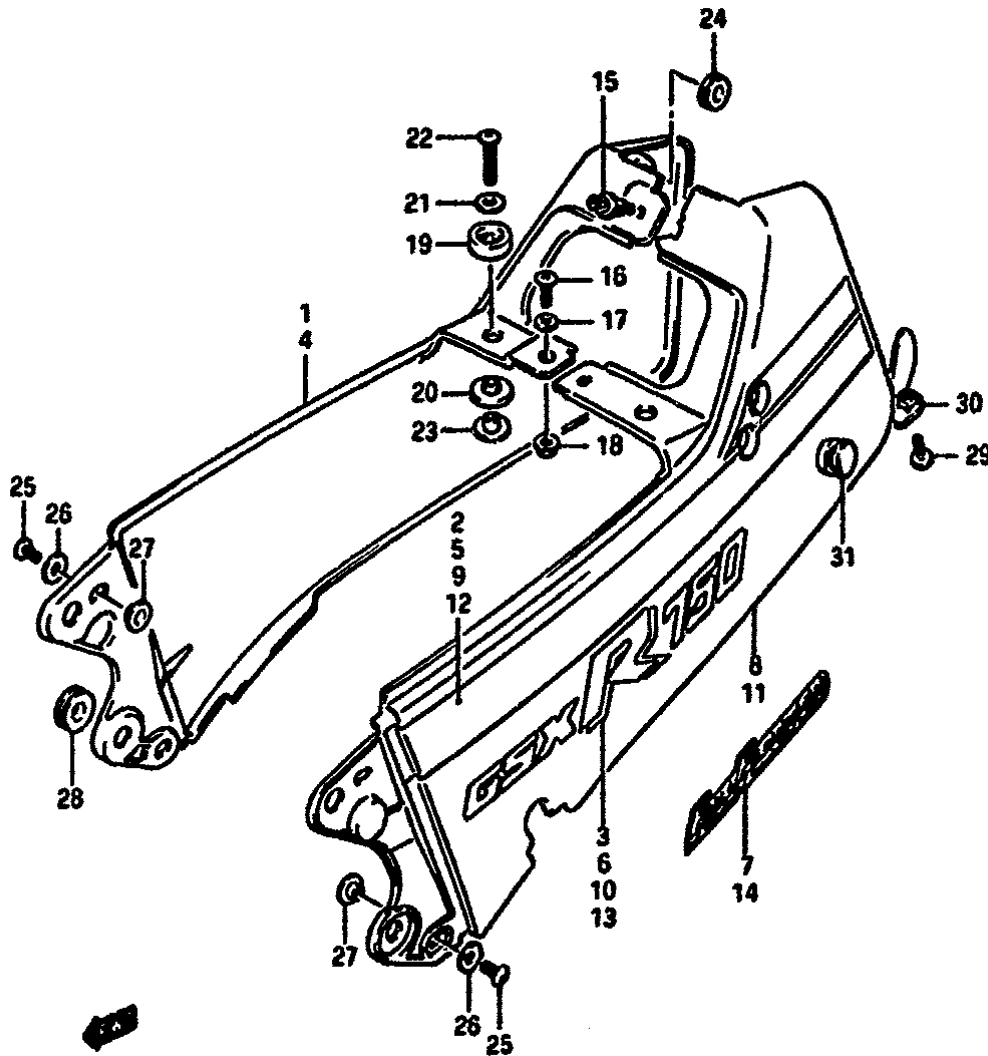

Ref No	Part No	Description
1	45510-27A10-7TG	Cover,seat Tail Rh
1	45510-27A20-7TG	Cover,seat Tail Rh
1	45510-27A10-7JK	Cover,seat Tail Rh
1	45510-27A20-7JK	Cover,seat Tail Rh
2	68167-27A10-81F	. . Tape Set,rh
2	68167-27A10-65G	. . Tape Set,rh
3	68166-27A00-7VS	. . Emblem
3	68166-27A00-7JL	. . Emblem
4	45510-27A70-7TG	Cover,seat Tail Rh
4	45510-27A50-7TG	Cover,seat Tail Rh
4	45510-27A70-7JK	Cover,seat Tail Rh
4	45510-27A50-7JK	Cover,seat Tail Rh
5	68167-27A11-81F	. . Tape Set,tail Cover Rh
5	68167-27A11-65G	. . Tape Set,tail Cover Rh
6	68166-27A00-7VS	. . Emblem
6	68166-27A00-7JL	. . Emblem
7	68235-40A10-69L	. . Emblem,full Floater
7	68235-40A10-66P	. . Emblem,full Floater
8	45590-27A10-7TG	Cover,seat Tail Lh
8	45590-27A20-7TG	Cover,seat Tail Lh
8	45590-27A10-7JK	Cover,seat Tail Lh
8	45590-27A20-7JK	Cover,seat Tail Lh
9	68168-27A10-81F	. . Tape Set,lh
9	68168-27A10-65G	. . Tape Set,lh
10	68166-27A00-7VS	. . Emblem
10	68166-27A00-7JL	. . Emblem
11	45590-27A70-7TG	Cover,seat Tail Lh
11	45590-27A50-7TG	Cover,seat Tail Lh
11	45590-27A70-7JK	Cover,seat Tail Lh
11	45590-27A50-7JK	Cover,seat Tail Lh
12	68168-27A11-81F	. . Tape Set,tail Cover Lh
12	68168-27A11-65G	. . Tape Set,tail Cover Lh
13	68166-27A00-7VS	. . Emblem
13	68166-27A00-7JL	. . Emblem
14	68235-40A10-69L	. . Emblem,full Floater
14	68235-40A10-66P	. . Emblem,full Floater
15	09409-06307	Clip,rear
16	02142-05167	Screw,front
17	08322-21057	Washer
18	08319-21058	Nut
19	45149-04A00	Cushion,tail Cover Upper
20	45326-04A00	Cushion,tail Cover Upper
21	09160-06069	Washer (6.5x16x1.2)
22	02142-06305	Screw
23	45537-04A00	Spacer,seat Tail Cover
24	09320-08013	Cushion
25	02142-06166	Screw
26	09160-06057	Washer,outer
27	09169-06031	Washer,inner
28	09320-08018	Cushion
29	02142-05107	Screw,rear
29	02142-05126	Screw,rear
30	45530-27A00	Plate,seat Tail Cover Rh