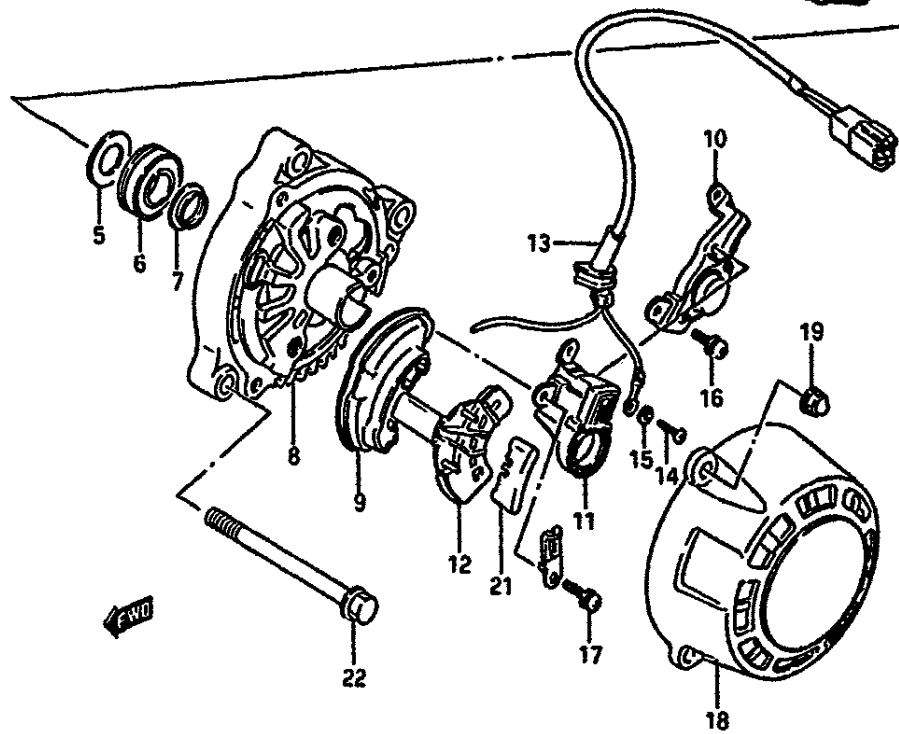

Ref No	Part No	Description
1	31400-06B00	Alternator Assy
2	31580-06B00	. . Frame,drive End
3	31612-06B00	•• . . Bearing
4	31710-06B00	. . Rotor Assy
5	31613-27A00	. . Cover (1)
6	31612-27A00	. . Bearing
7	31613-27A10	. . Cover (2)
8	31611-06B00	. . Frame,end
9	31621-27A00	. . Holder,rectifier
10	32500-27A00	. . Regulator
11	31656-06B00	. . Holder,brush
12	31687-27A00	. . Cover,rectifier
13	31480-27A00	. . Lead Wire
14	02112-04086	. . Screw
15	08321-21046	. . Lock Washer
16	31688-27A00	. . Screw (5x17)
17	31688-06B00	. . Screw (5x18)
18	31614-27A00	. . Cover
19	31692-27A00	. . Nut
20	31780-06B00	. . Oil Seal Set
21	31514-27A00	. . Bush
22	01517-08905	Bolt
23	22730-27A02	Gear,generator Driven
24	22733-27A03	Housing,damper
25	21231-06B00	Damper
26	08211-10283	Washer
27	08316-26106	Nut