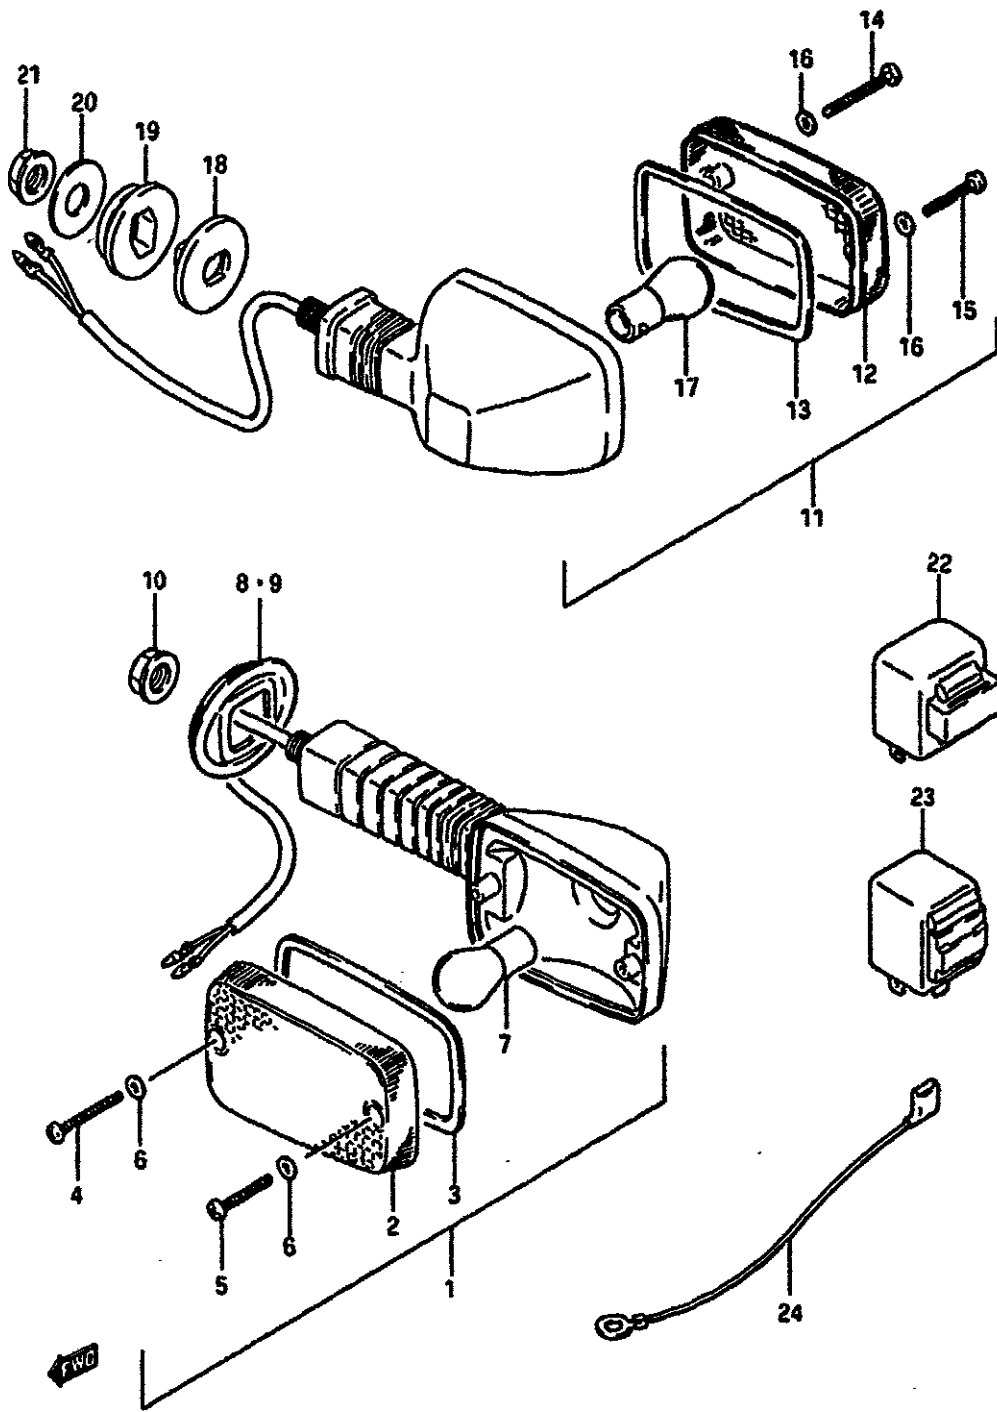

Ref No	Part No	Description
1	35601-06B40	Lamp Assy,front Turn Signal
1	35601-14A53	Lamp Assy,front Turn Signal
1	35601-06B50	Lamp Assy,front Turn Signal
2	35612-02181	. Lens
3	35613-48700	. Gasket
4	35623-02180	. Screw (4x38)
5	03211-04308	. Screw
6	35627-43010	. Gasket
7	09471-12045	. Bulb (12v,21w)
8	35674-27A30	Grommet,front Rh
8	35674-27A20	Grommet,front Rh
9	35684-27A30	Grommet,front Lh
9	35684-27A20	Grommet,front Lh
10	08316-26105	Nut
11	35603-14A52	Lamp Assy,rear Turn Signal
11	35603-06B40	Lamp Assy,rear Turn Signal
11	35603-14A72	Lamp Assy,rear Turn Signal
11	35603-06B50	Lamp Assy,rear Turn Signal
12	35652-02181	. Lens
13	35613-48700	. Gasket
14	35623-02180	. Screw (4x38)
15	03211-04308	. Screw
16	35627-43010	. Gasket
17	09471-12045	. Bulb (12v,21w)
18	35695-06B00	Spacer
19	35692-06B00	Cushion
20	09160-10078	Washer (10.2x27x1.6)
21	08316-26105	Nut
22	38610-31310	Relay,turn Signal
23	38610-45091	Relay,turn Signal
24	36851-35010	Wire,turn Signal Relay Earth