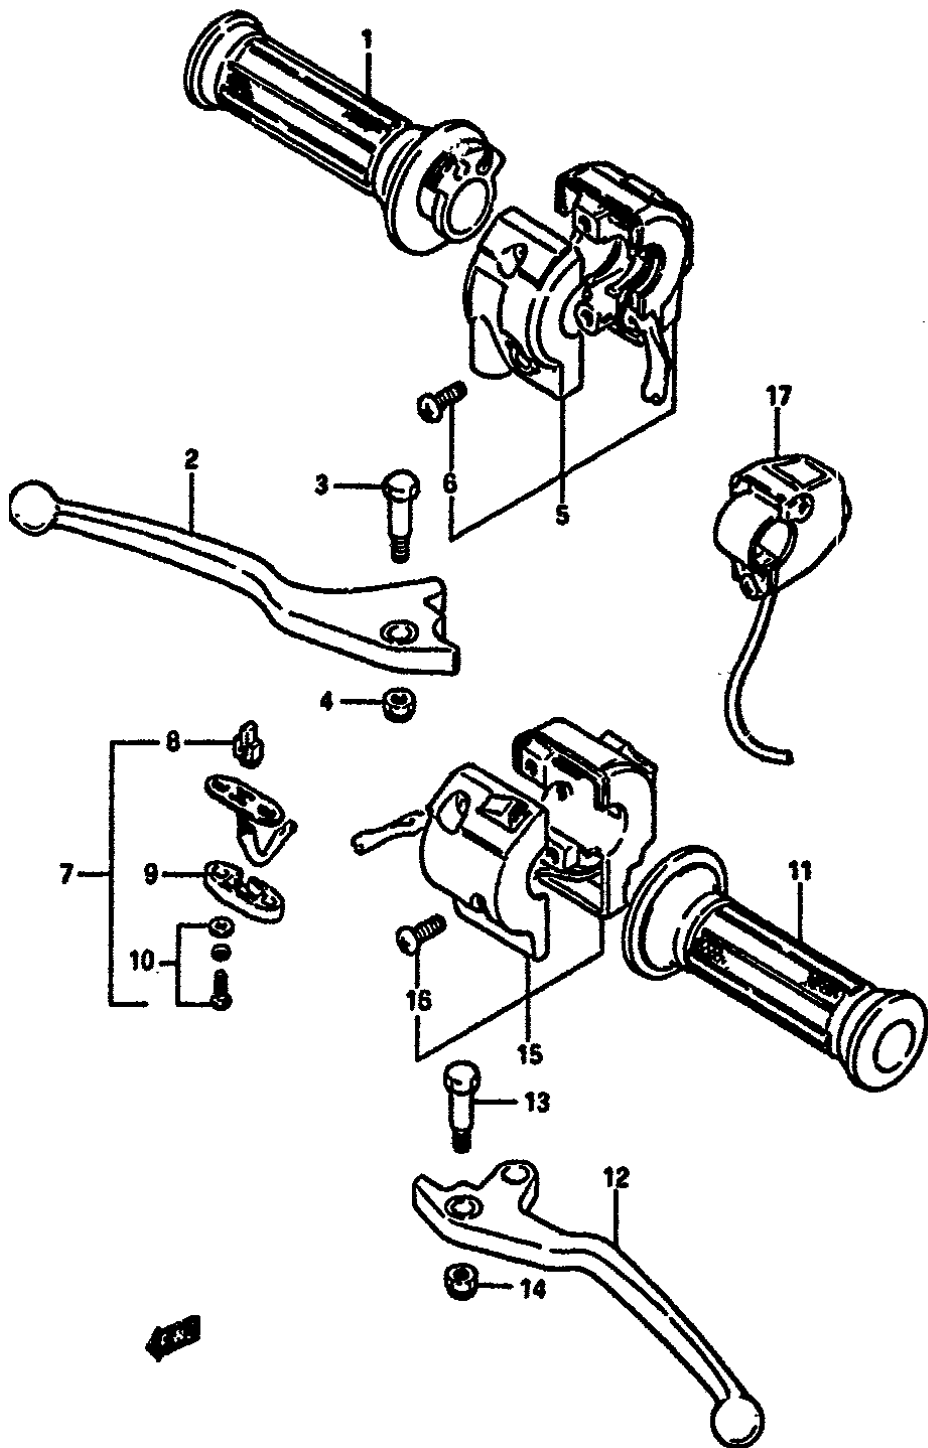

Ref No	Part No	Description
1	57110-27A00	Grip,throttle
2	57420-05A10	Lever,brake
3	57431-05A00	Bolt
4	08319-21065	Nut
5	37200-27A61	Switch Assy,handle Rh
6	02112-05205	• . Screw
7	57460-33700	Switch Assy,stop
8	57465-18601	• . Holder
9	57481-33010	• . Cover
10	09125-03105	• . Screw
11	57211-49500	Grip,lh
12	57620-08A00	Lever,clutch
13	57431-05A00	Bolt
14	08319-21065	Nut
15	37400-27A01	Switch Assy,handle Lh
16	02112-05205	• . Screw
17	37250-27A00	Switch Assy,lighting