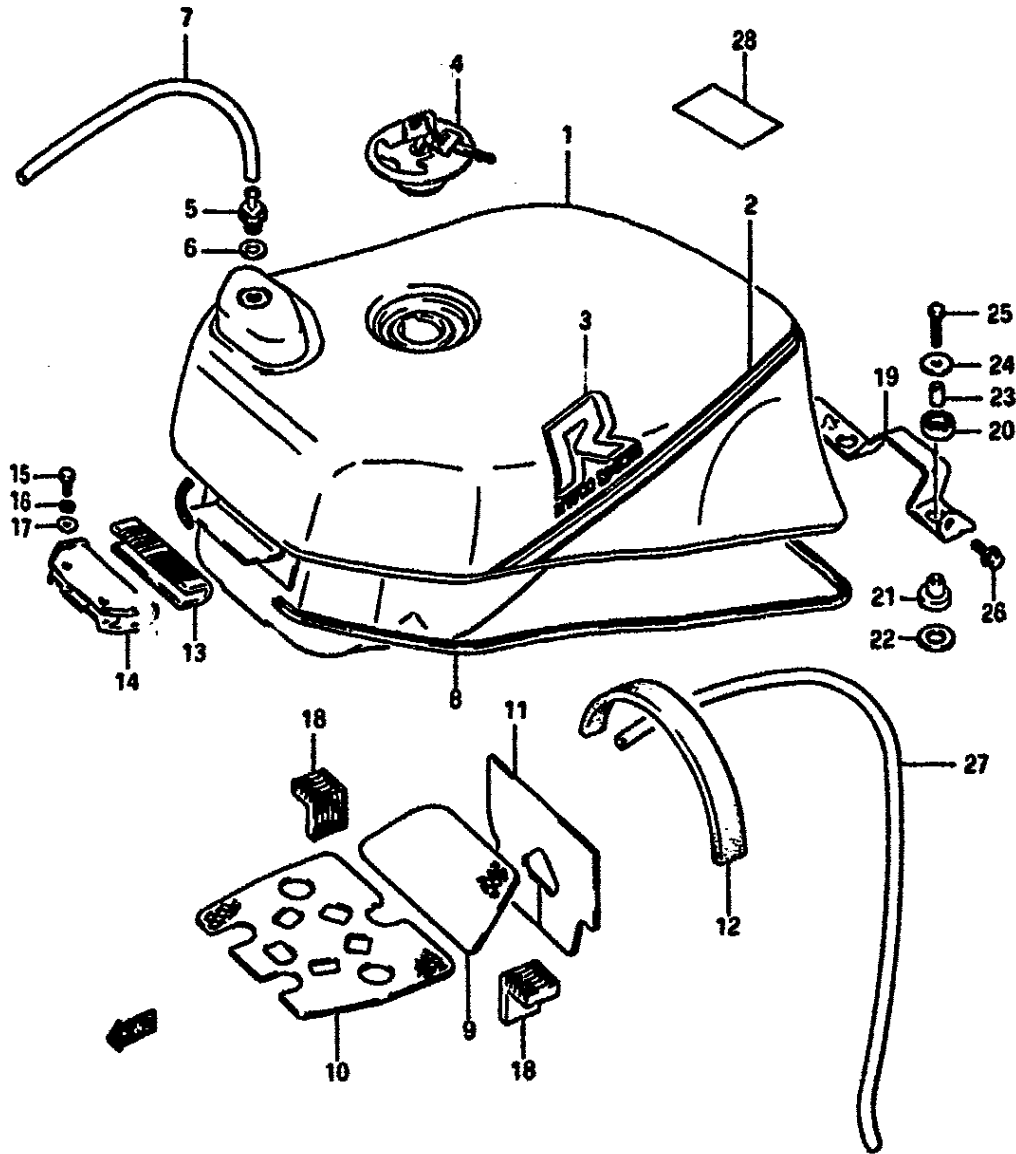

Ref No	Part No	Description
1	44100-28A50-7JK	Tank Assy,fuel
1	44100-28A60-7JK	Tank Assy,fuel
1	44100-28A50-9HE	Tank Assy,fuel
1	44100-28A60-9HE	Tank Assy,fuel
2	68110-27A30-9JH	. . Tape Set,fuel Tank
2	68110-27A30-9JJ	. . Tape Set,fuel Tank
3	68111-27A00-7TS	. . Emblem
3	68111-27A00-7TW	. . Emblem
4	44200-20A00-KEY	Cap Assy,fuel Tank
5	44240-06B10	Plug,fuel Tank Breather
6	09168-12012	Gasket
7	09343-05129	Hose,breather
8	68241-27A00	Holding,fuel Tank
9	44191-27A00	Heat Shield,lower Rear
10	44192-27A00	Heat Shield,lower Front
11	44194-27A00	Heat Shield,lower
12	44193-27A02	Heat Shield,air Cleaner
13	44511-27A10	Cushion,front
14	44521-27A00	Bracket,front
15	01107-06205	Bolt,front
16	08321-21064	Lock Washer
17	08322-21064	Washer
18	44545-27A10	Cushion,side
19	45211-27A00	Bracket,rear
20	09320-14017	Cushion,rear Upper
21	09320-10038	Cushion,rear Lower
22	09160-12004	Washer
23	09180-06072	Spacer
24	09160-06072	Washer
25	01107-06356	Bolt
26	09138-06038	Bolt,rear Side
27	09343-05165	Hose,water Drain
28	86932-73060	Label,fuel Caution