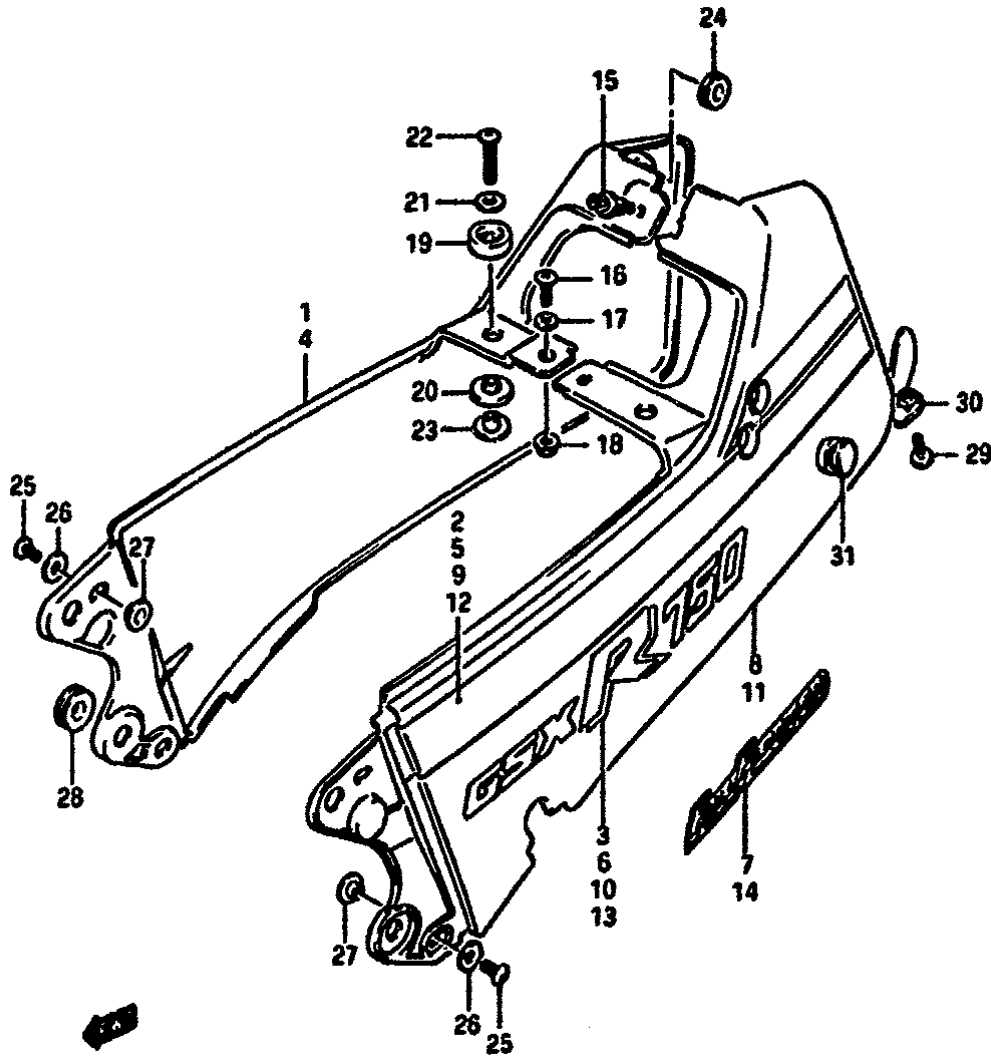

Ref No	Part No	Description
30	45530-27A10	Plate,seat Tail Cover Lh
31	45581-27A00	Cap