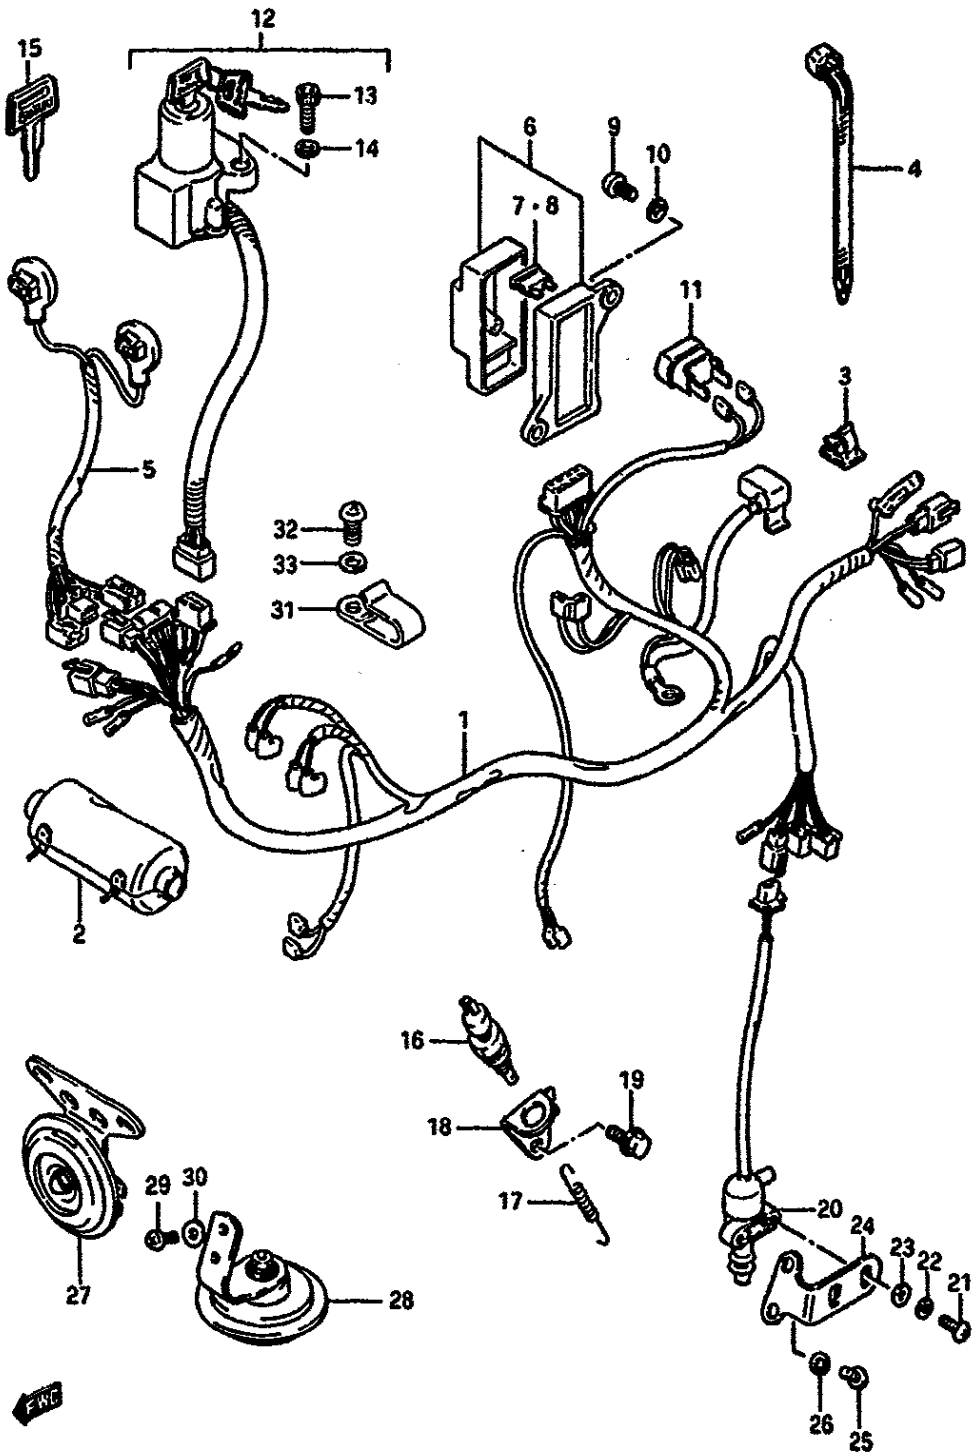

Ref No	Part No	Description
1	36610-27A00	Harness,wiring
1	36610-27A30	Harness,wiring
1	36610-27A10	Harness,wiring
2	36618-30610	Boot,harness
3	09403-07315	Clamp
4	09407-11401	Clamp (l:95)
4	09407-14403	Clamp (l:125)
4	09407-18402	Clamp (l:165)
4	09407-25403	Clamp (l:235)
5	36856-27A10	Wire,headlamp Lead
5	36856-06B11	Wire,headlamp Lead
5	36856-27A00	Wire,headlamp Lead
5	36856-06B01	Wire,headlamp Lead
5	36856-27A20	Wire,headlamp Lead
5	36856-27A30	Wire,headlamp Lead
5	36856-06B31	Wire,headlamp Lead
5	36856-27A40	Wire,headlamp Lead
6	36740-27A00	Fuse Box Assy
6	36740-05A01	Fuse Box Assy
7	09481-10101	• . Fuse (10a)
7	09481-10101	• . Fuse (10a)
8	09481-15101	• . Fuse (15a)
9	02112-06128	Screw
10	08322-21067	Washer
11	36750-05A00	Breaker Assy,circuit
12	37110-08A00	Switch Assy,ignition
12	37110-06B00	Switch Assy,ignition
13	37152-47011	• . Bolt
14	08321-21067	• . Lock Washer
15	37145-16700	Key,blank
16	37740-24A00	Switch Assy,stop Lamp
17	09443-06056	Spring
18	43251-27A00	Bracket,stop Lamp Switch
19	01547-06207	Bolt
20	37840-14A01	Switch,side Stand Warning
21	02112-05205	Screw
22	08321-21055	Lock Washer
23	08322-21055	Washer
24	42361-27A00	Bracket,side Stand Switch
25	02112-06128	Screw
26	08321-21067	Lock Washer
27	38500-27A02	Horn Assy
27	38500-27A11	Horn Assy
28	38500-06B00	Horn Assy
28	38500-06B21	Horn Assy
28	38500-06B10	Horn Assy
29	02112-06104	Screw
30	08322-21064	Washer
31	36619-04A00	Clamp,handle Switch Wire
31	36619-06B00	Clamp,handle Switch Wire
32	02112-06125	Screw
33	08321-21064	Lock Washer