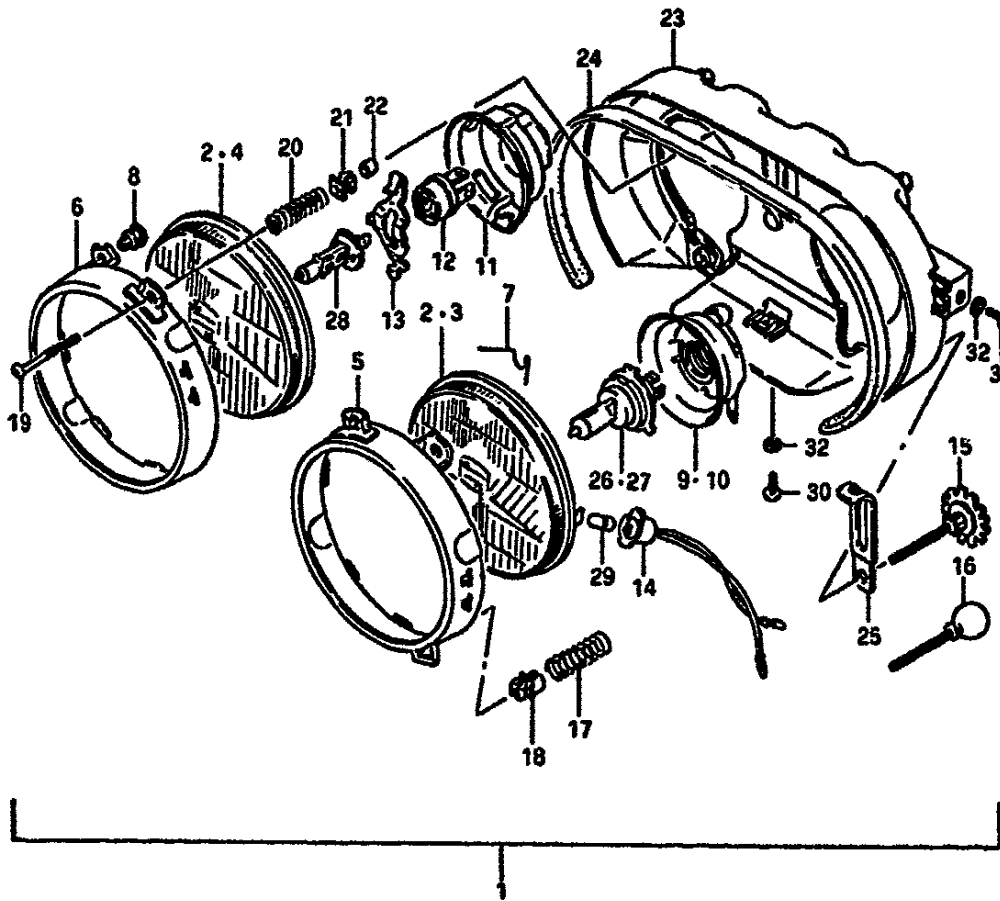

Ref No	Part No	Description
1	35100-06B30-999	Headlamp Assy
1	35100-06B00-999	Headlamp Assy
1	35100-06B40-999	Headlamp Assy
1	35100-06B80-999	Headlamp Assy
1	35100-06B60-999	Headlamp Assy
1	35100-06B50-999	Headlamp Assy
1	35100-06B70-999	Headlamp Assy
2	35121-06B30	. Unit
2	35121-06B00	. Unit
2	35121-06B50	. Unit
3	35121-06B50	. Unit,lh
4	35221-06B40	. Unit,rh
4	35121-06B80	. Unit,rh
4	35221-06B50	. Unit,rh
4	35221-06B70	. Unit,rh
5	35126-27A00	. Ring,retaining Lh
6	35127-27A00	. Ring,retaining Rh
7	35128-46720	. Spring,insert
8	35162-04A00	. Bearing,spherical
9	35173-20A01	. Cover,sprocket
10	35173-20A01	. Cover,sprocket Lh
11	35173-06B50	. Cover,sprocket Rh
12	35175-06B50	. Adapter
13	35172-06B50	. Spring,plate
14	36118-04A00	. Socket
14	36118-30500	. Socket
14	36118-04A00	. Socket
15	35153-27A00	. Screw,adjusting
16	35153-04A00	. Screw,adjusting
17	35154-04A00	. Spring
18	35152-27A00	. Nut
19	35151-04A00	. Screw,adjusting
20	35154-04A00	. Spring
21	35155-04A00	. Nut
22	35158-43400	. Cap,screw
23	35240-06B00	. Housing
24	35242-27A00	. Gasket
25	09404-05401	. Clamp
26	09471-12060	Bulb (12v,60/55w)
27	09471-12061	Bulb,lh (12v,60/55w)
27	09471-12060	Bulb,lh (12v,60/55w)
29	09471-12063	Bulb (12v,4w)
29	09471-12063	Bulb (12v,4w)
30	02112-06166	Screw
31	02112-06106	Screw
32	08321-21066	Lock Washer
33	38640-06B00	Relay Assy,headlamp
33	38640-06B00	Relay Assy,headlamp
34	38641-06B00	Bracket,relay
35	35950-01A30	Reflex Reflector,front Side
36	08322-21055	Washer
37	08310-12055	Nut
38	35954-27A00	Spacer,rh