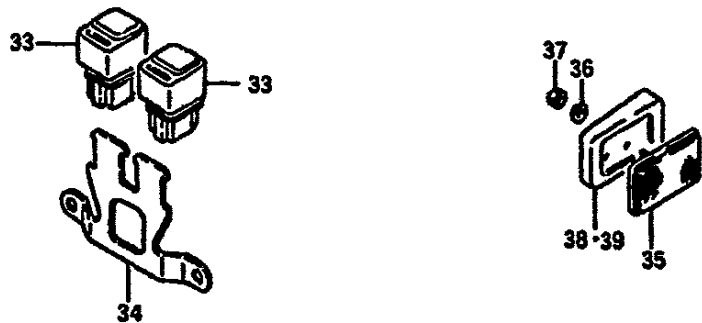

Ref No	Part No	Description
1	35100-06B30-999	Headlamp Assy
1	35100-06B00-999	Headlamp Assy
1	35100-06B40-999	Headlamp Assy
1	35100-06B80-999	Headlamp Assy
1	35100-06B60-999	Headlamp Assy
1	35100-06B50-999	Headlamp Assy
1	35100-06B70-999	Headlamp Assy
2	35121-06B30	. Unit
2	35121-06B00	. Unit
2	35121-06B50	. Unit
3	35121-06B50	. Unit,lh
4	35221-06B40	. Unit,rh
4	35121-06B80	. Unit,rh
4	35221-06B50	. Unit,rh
4	35221-06B70	. Unit,rh
5	35126-27A00	. Ring,retaining Lh
6	35127-27A00	. Ring,retaining Rh
7	35128-46720	. Spring,insert
8	35162-04A00	. Bearing,spherical
9	35173-20A01	. Cover,sprocket
10	35173-20A01	. Cover,sprocket Lh
11	35173-06B50	. Cover,sprocket Rh
12	35175-06B50	. Adapter
13	35172-06B50	. Spring,plate
14	36118-04A00	. Socket
14	36118-30500	. Socket
14	36118-04A00	. Socket
15	35153-27A00	. Screw,adjusting
16	35153-04A00	. Screw,adjusting
17	35154-04A00	. Spring
18	35152-27A00	. Nut
19	35151-04A00	. Screw,adjusting
20	35154-04A00	. Spring
21	35155-04A00	. Nut
22	35158-43400	. Cap,screw
23	35240-06B00	. Housing
24	35242-27A00	. Gasket
25	09404-05401	. Clamp
26	09471-12060	Bulb (12v,60/55w)
27	09471-12061	Bulb,lh (12v,60/55w)
27	09471-12060	Bulb,lh (12v,60/55w)
29	09471-12063	Bulb (12v,4w)
29	09471-12063	Bulb (12v,4w)
30	02112-06166	Screw
31	02112-06106	Screw
32	08321-21066	Lock Washer
33	38640-06B00	Relay Assy,headlamp
33	38640-06B00	Relay Assy,headlamp
34	38641-06B00	Bracket,relay
35	35950-01A30	Reflex Reflector,front Side
36	08322-21055	Washer
37	08310-12055	Nut
38	35954-27A00	Spacer,rh