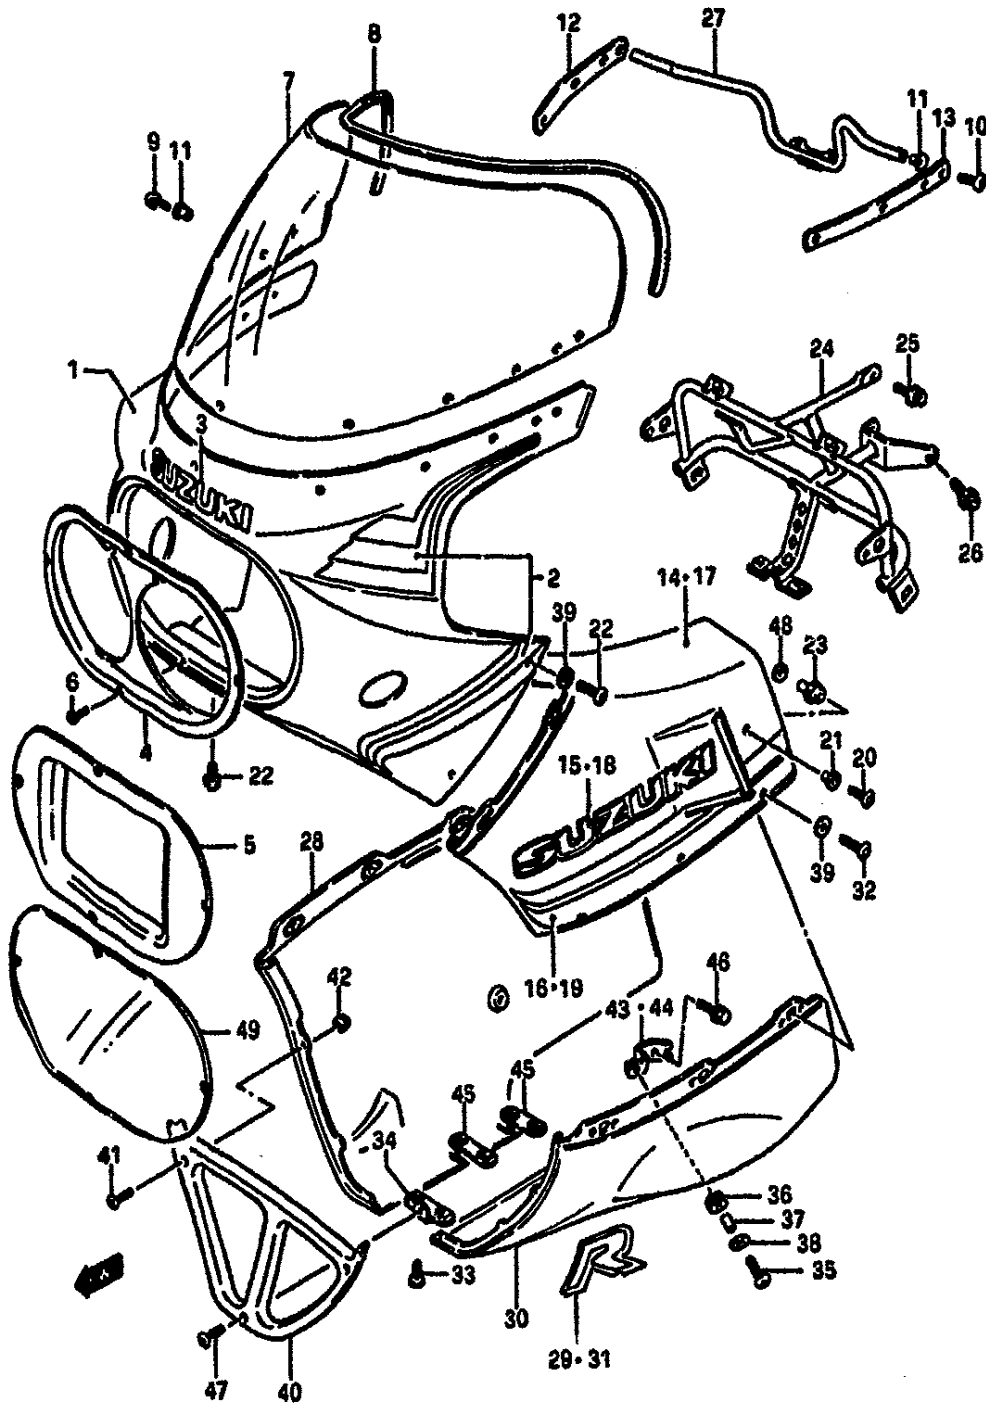

Ref No	Part No	Description
1	94400-27A41-7GF	Body Assy,cowling (white/blue)
1	94400-27A41-7JK	Body Assy,cowling (black/red)
1	94400-27A51-7GF	Body Assy,cowling (white/blue)
1	94400-27A51-7JK	Body Assy,cowling (black/red)
2	68190-27A11-7UC	. . Tape Set
2	68190-27A11-7VE	. . Tape Set
3	68271-04A00-742	. . Emblem
4	94435-27A00-291	. . Cover,front (black)
5	94435-27A20-19F	. . Cover,front (blue)
5	94435-27A20-22P	. . Cover,front (red)
6	03541-04125	. . Screw
7	94611-06B01	Screen,wind
8	94631-27A00	Molding
8	94631-27A10	Molding
9	09139-05025	Screw
10	09139-05032	Screw,rear
11	94619-27A00	Nut
12	94529-27A00	Plate,mirror Rh
13	94539-27A00	Plate,mirror Lh
14	94430-27A40-14L	Cover,side Rh (white)
14	94430-27A40-019	Cover,side Rh (black)
14	94430-27A50-14L	Cover,side Rh (white)
14	94430-27A50-019	Cover,side Rh (black)
15	68111-31300-66P	. . Emblem
16	68680-27A21-81F	. . Tape Set,rh
16	68680-27A21-65G	. . Tape Set
17	94440-27A40-14L	Cover,side Lh (white)
17	94440-27A40-019	Cover,side Lh (black)
17	94440-27A50-14L	Cover,side Lh (white)
17	94440-27A50-019	Cover,side Lh (black)
18	68111-31300-66P	. . Emblem
19	68690-27A21-81F	. . Tape Set,lh
19	68690-27A21-65G	. . Tape Set,lh
20	09139-06027	Screw,rear
21	09169-06033	Washer
22	09139-06030	Screw
23	94570-04A00	Cushion
24	94510-27A40	Brace,front
25	07120-06165	Bolt
26	07120-08165	Bolt,lower
27	94530-27A10	Brace,rear
28	94470-27A41-7TG	Cover,lower Rh (white/blue)
28	94470-27A41-7JK	Cover,lower Rh (black/red)
29	68261-27A00-73H	. . Emblem
29	68261-27A00-60D	. . Emblem
30	94480-27A40-7TG	Cover,lower Lh (white/blue)
30	94480-27A40-7JK	Cover,lower Lh (black/red)
31	68261-27A10-73H	. . Emblem
31	68261-27A10-60D	. . Emblem
32	09139-06030	Screw,upper
33	09139-06039	Screw,rh & Lh
34	94490-06B00	Brace,lower
35	09139-06028	Screw