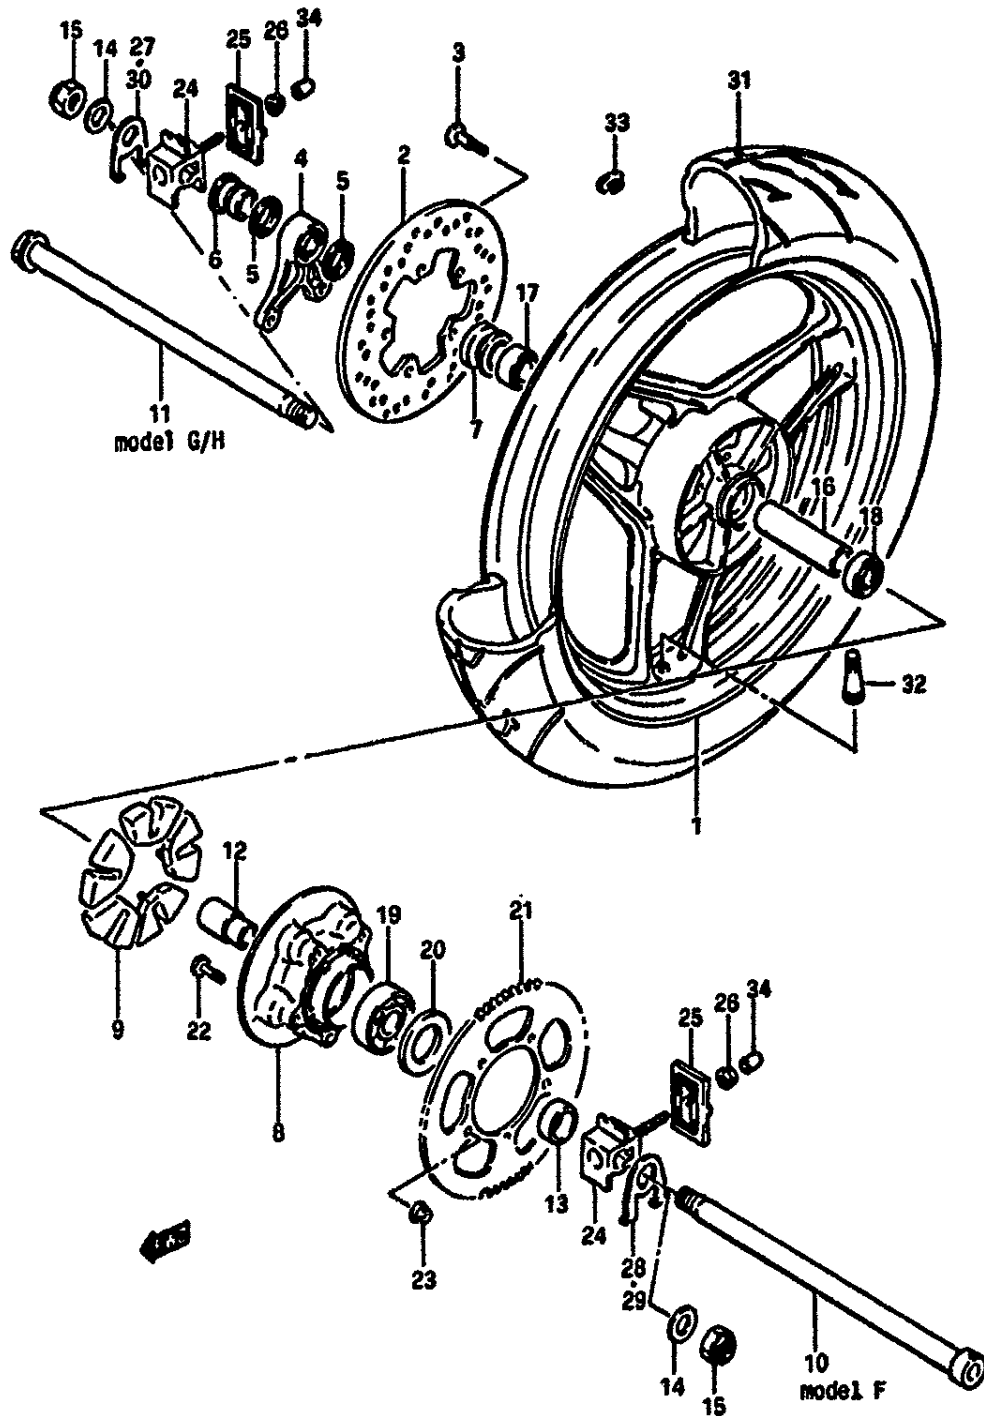

Ref No	Part No	Description
1	64111-27A00-291	Wheel, rear (18xnt3.50) Black
2	69211-27A00	Disc, rear Brake
3	09106-08062	Bolt
4	69720-27A01	Bracket, rear Calipers
5	09285-28002	• Oil Seal
6	69412-27A00	Spacer
7	64740-27A01	Spacer, rh
8	64611-27A01	Drum, sprocket
9	64651-27A01	Shock Absorber, drum
10	64711-27A00	Axle, rear
11	64711-27A01	Axle, rear
12	64733-27A00	Retainer, drum
13	64751-27A00	Spacer, lh
14	08322-11188	Washer
15	09159-18007	Nut
16	64731-27A00	Spacer, bearing
17	08123-60047	Bearing, rh
18	08143-60047	Bearing, lh
19	09262-25073	Bearing
20	09285-35001	Oil Seal
21	64511-27A01	Sprocket, rear (nt:42)
22	09119-10037	Bolt
23	08319-31107	Nut
24	61410-27A10	Adjuster, chain
25	61421-27A10	Plate
26	08319-31087	Nut
27	64712-27A10	Washer (id:18.2)
28	64713-27A10	Washer (id:20.5)
29	64712-27A10	Washer (id:18.2)
30	64713-27A10	Washer (id:20.5)
31	65100-27A40	Tire, t/l Rear (140/70v18) Bs
31	65100-28A00	Tire, t/l Rear (140/70vr18) Bs
32	43130-75150	Valve
33	55411-00A00-291	Balancer (10g) Black
33	55412-00A00-291	Balancer (20g) Black
33	55413-00A00-291	Balancer (30g) Black
33	55411-00A00	Balancer (10g)
33	55412-00A00	Balancer (20g)
33	55413-00A00	Balancer (30g)
34	61442-33300	Cap