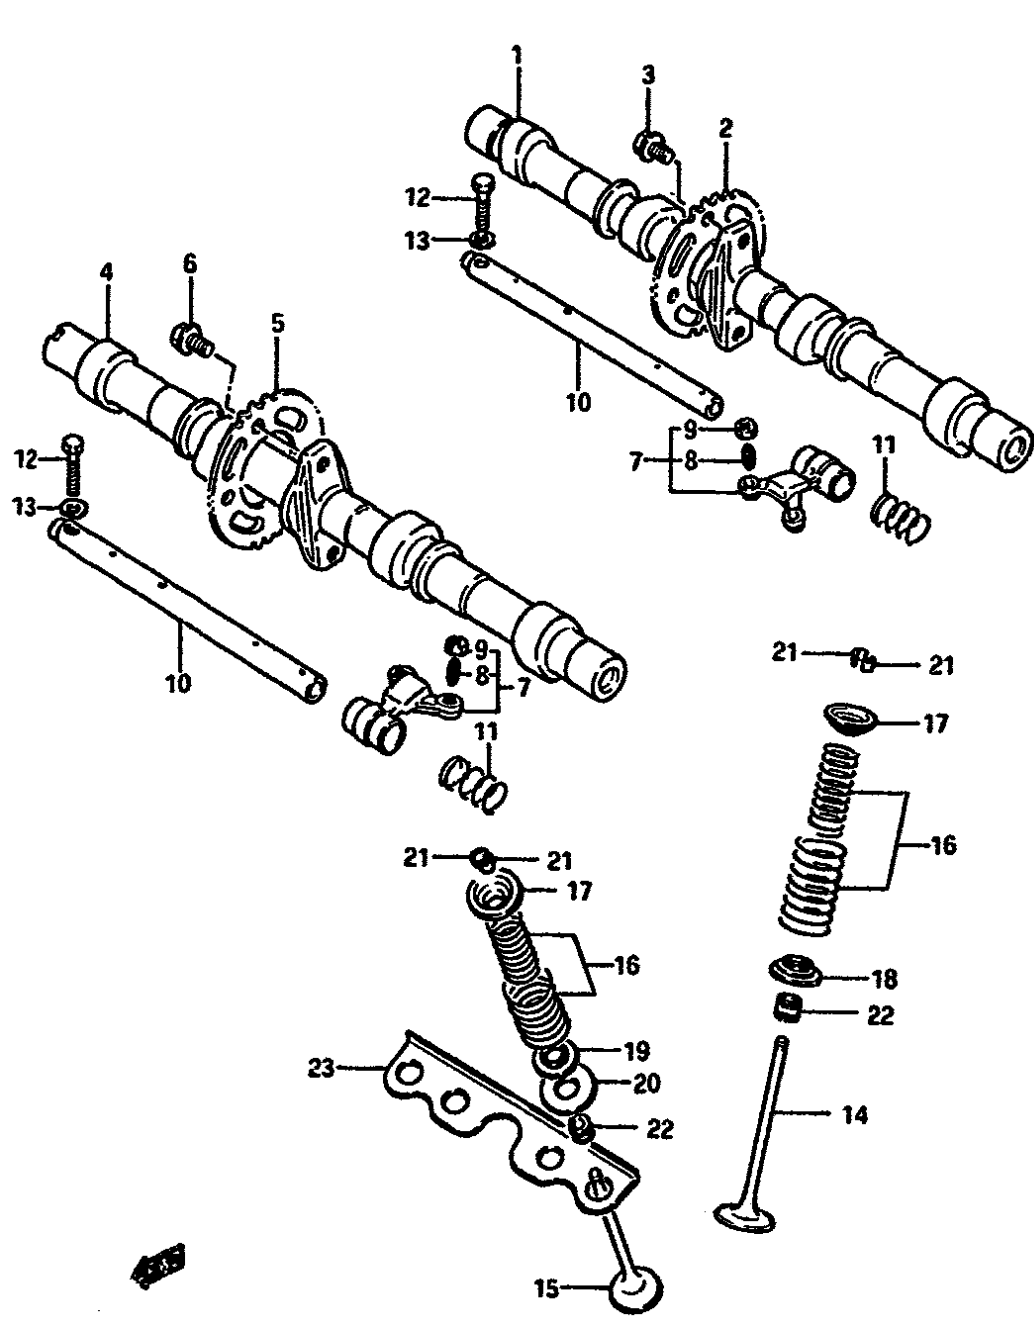

Ref No	Part No	Description
1	12711-27A01	Cam Shaft,intake
1	12711-28A00	Cam Shaft,intake
2	12741-27A00	Sprocket,cam Shaft
3	09103-07001	Bolt
4	12721-27A01	Cam Shaftexhaust
4	12721-28A00	Cam Shaft,exhaust
5	12741-27A00	Sprocket,cam Shaft
6	09103-07001	Bolt
7	12840-27A00	Arm,valve Rocker
8	12842-49210	. . Screw
9	12843-04A00	. . Nut
10	12861-27A00	Shaft,valve Rocker Arm
11	09440-13014	Spring
12	01107-06306	Bolt
13	08322-21066	Washer
14	12911-27A03	Valve,intake
15	12912-27A01	Valve,exhaust
16	12920-27A01	Spring Set,valve
17	12931-27A01	Retainer,spring
18	12933-27A00	Seat,intake
19	12934-27A00	Seat,exhaust Inner
20	12935-27A00	Seat,exhaust Outer
21	12932-27A00	Cotter, valve
22	09289-05010	Oil Seal
23	11137-27A00	Plate,valve Seat