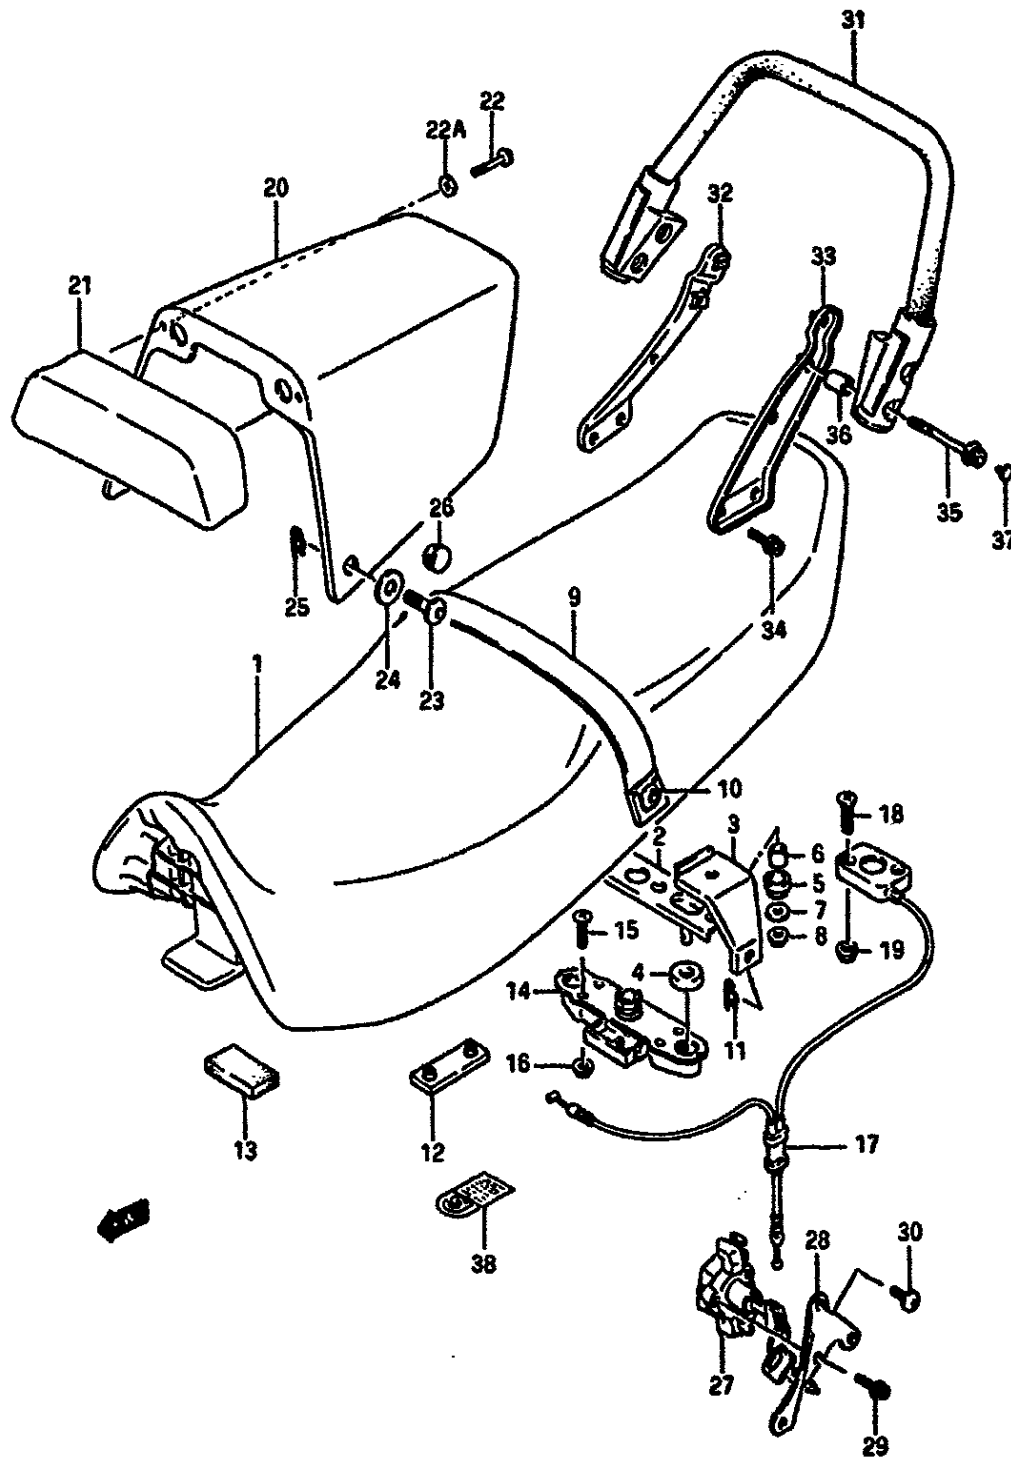

Ref No	Part No	Description
1	45100-06B10-58R	Seat Assy (black)
1	45100-06B10-49T	Seat Assy (blue)
2	45210-06B00	. Striker,seat Lock
3	45230-06B00	. Bracket,seat Grip Band
4	45213-31300	. Cushion,boss
5	45215-06B00	. Cushion,bracket
6	45216-06B00	. Spacer,bracket
7	09160-06020	. Washer
8	08316-16066	. Nut
12	09321-08009	. Cusion
13	45255-27A00	. Cushion,battery Stopper
14	45220-13601	Bracket,seat Support Center
15	02112-06305	Screw
16	08316-26065	Nut
17	45220-06B00	Bracket,seat Support Rear
18	02112-06255	Screw
19	08316-26065	Nut
20	45550-06862-019	Box Set,seat Tail (black)
20	45550-06862-30H	Box Set,seat Tail (white)
21	46220-27A01-58R	. Backrest,seat (black)
21	46220-27A01-49T	. Backrest,seat (blue)
22	02142-06205	. Screw
22a	09160-06039	. Washer
23	45186-06B00	. Bolt,seat Rail Box
24	09161-10010	. Washer
25	09385-06001	. Clip
26	45581-27A00	. Cap,seat Tail Cover
27	95700-27A00-KEY	Lock Assy,seat/helmet
28	45285-27A00	Bracket,seat Lock
29	02142-06125	Screw
30	07120-06205	Bolt
31	46210-27A01	Handle,pillion Rider
32	46240-27A00	Plate,pillion Handle Rh
33	46250-27A00	Plate,pillion Handle Lh
34	07120-06168	Bolt,plate
35	09106-08061	Bolt,handle
36	09180-08125	Spacer
37	09250-06008	Cap
38	11967-82000	Label,asbestos Warning