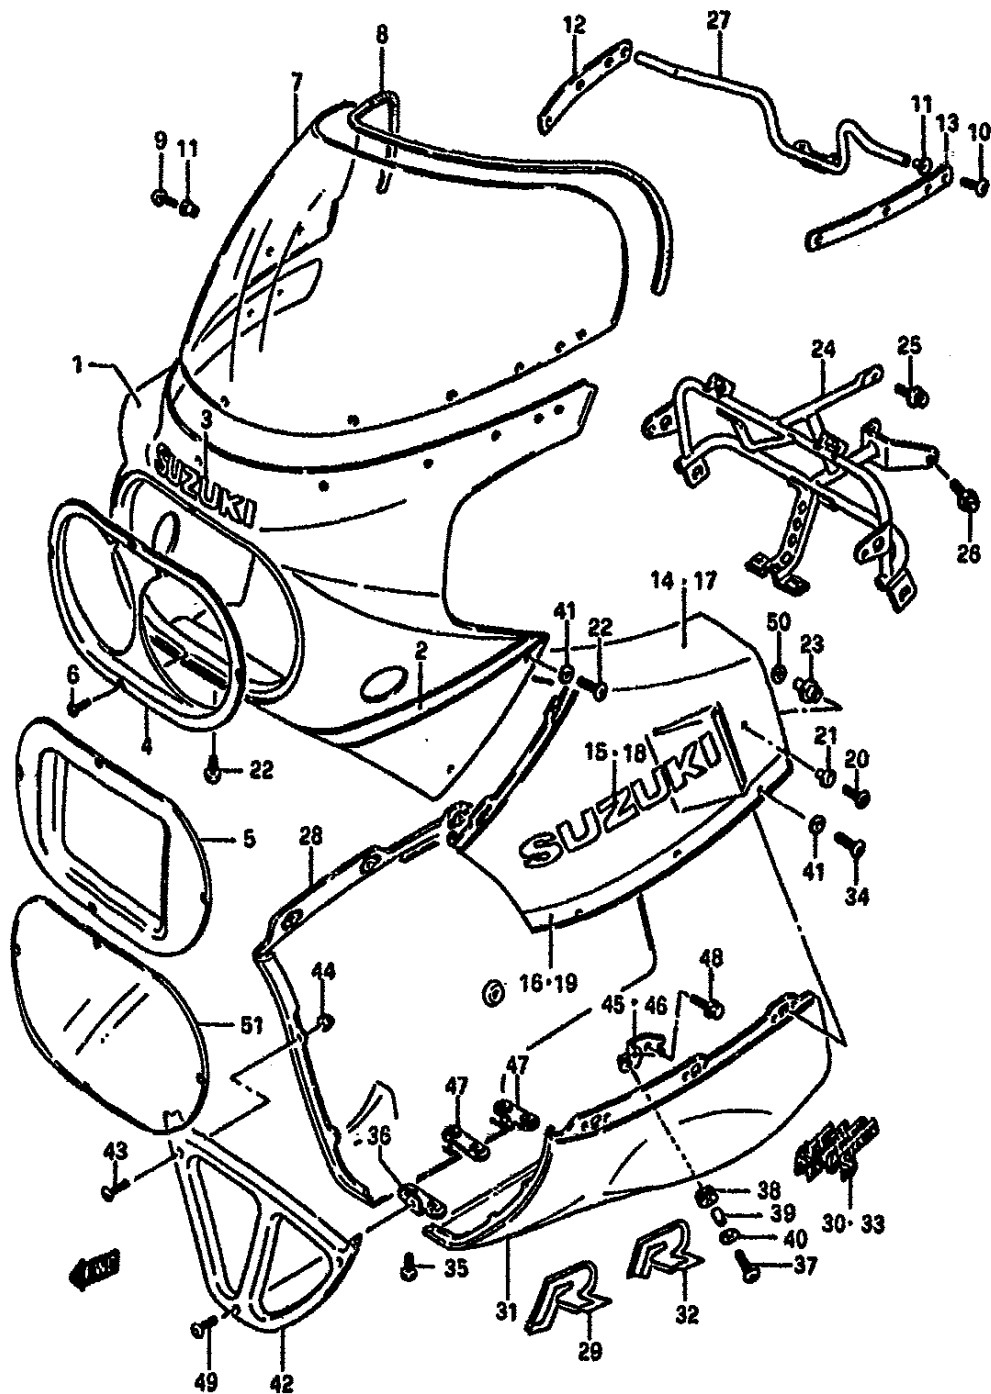

Ref No	Part No	Description
1	94400-27A90-9HE	Body Assy,cowling (white/blue)
1	94400-27A90-7JK	Body Assy,cowling (black/red)
1	94400-28A80-9HE	Body Assy,cowling (white/blue)
1	94400-28A80-7JK	Body Assy,cowling (black/red)
2	68190-27A30-9JJ	. . Tape Set
2	68190-27A30-9JH	. . Tape Set
3	68271-04A00-064	. . Emblem
4	94435-27A00-19F	. . Cover,front (blue)
4	94435-27A00-22P	. . Cover,front (red)
5	94435-27A20-19F	. . Cover,front (blue)
5	94435-27A20-22P	. . Cover,front (red)
6	03541-04125	. . Screw
7	94611-06B01	Screen,wind (clear)
7	94611-28A00	Screen,wind (smoke)
8	94631-27A00	Molding
8	94631-27A10	Molding
9	09139-05025	Screw
10	09139-05032	Screw,rear
11	94619-27A00	Nut
12	94529-27A00	Plate,mirror Rh
13	94539-27A00	Plate,mirror Lh
14	94430-27A90-30H	Cover,side Rh (white)
14	94430-27A90-019	Cover,side Rh (black)
14	94430-28A90-30H	Cover,side Rh (white)
14	94430-28A90-019	Cover,side Rh (black)
15	68111-00A50-07G	. . Emblem
15	68111-00A50-064	. . Emblem
16	68680-27A40-08L	. . Tape Set,rh
16	68680-27A40-742	. . Tape Set,rh
17	94440-27A90-30H	Cover,side Lh (white)
17	94440-27A90-019	Cover,side Lh (black)
17	94440-28A90-30H	Cover,side Lh (white)
17	94440-28A90-019	Cover,side Lh (black)
18	68111-00A50-07G	. . Emblem
18	68111-00A50-064	. . Emblem
19	68690-27A40-08L	. . Tape Set,lh
19	68690-27A40-742	. . Tape Set,lh
20	09139-06027	Screw,rear
21	09169-06033	Washer
22	09139-06030	Screw
23	94570-04A00	Cushion
24	94510-27A40	Brace,front
25	07120-06165	Bolt
26	07120-08165	Bolt,lower
27	94530-27A10	Brace,lower
28	94470-27A90-9HH	Cover,lower Rh (blue/blue)
28	94470-27A90-9HG	Cover,lower Rh (white/red)
29	68261-27A00-8KC	. . Emblem
29	68261-27A00-7JS	. . Emblem
30	68131-27A00-7VR	. . Emblem
30	68131-27A00-7JL	. . Emblem
31	94480-27A90-9HH	Cover,lower Lh (blue/blue)
31	94480-27A90-9HG	Cover,lower Lh (white/red)