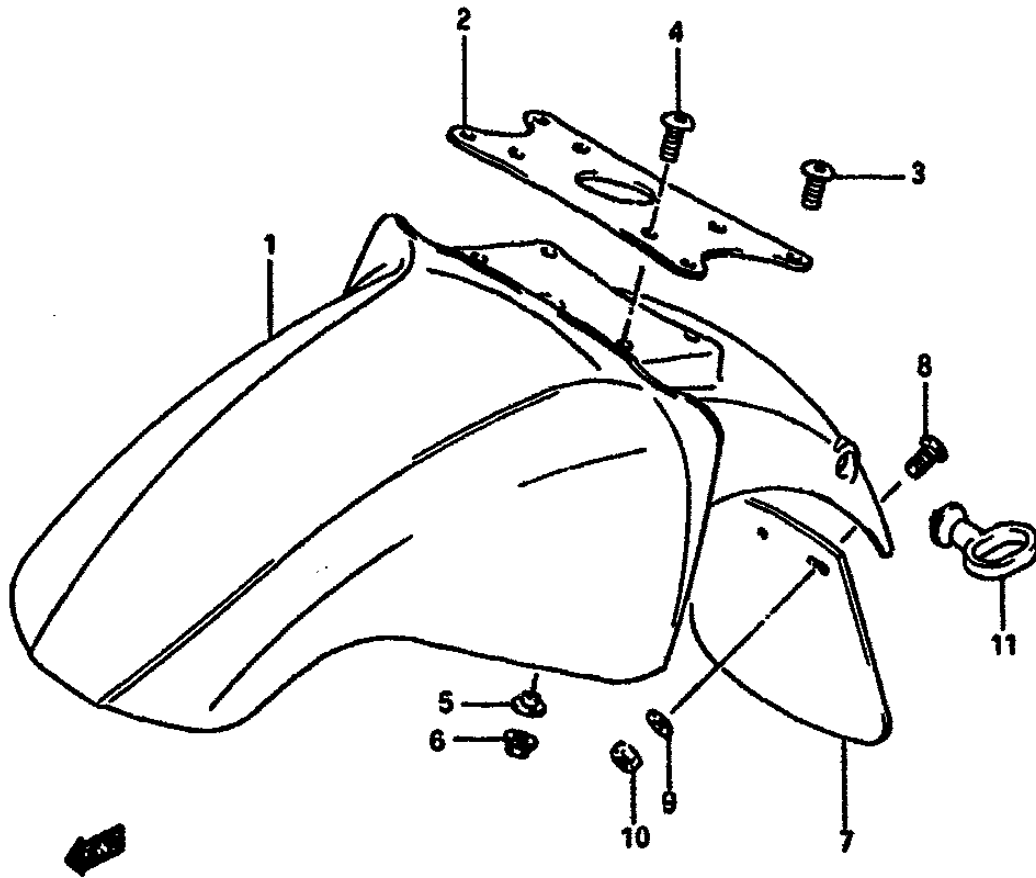

Ref No	Part No	Description
1	53111-27A20-019	Fender,front (black)
1	53111-27A20-23Z	Fender,front (blue)
1	53111-28A00-019	Fender,front (black)
1	53111-28A00-30H	Fender,front (white)
1	53111-27A10-019	Fender,front (black)
1	53111-27A10-23Z	Fender,front (blue)
1	53111-28A10-019	Fender,front (white)
1	53111-28A10-30H	Fender,front (white)
1	53111-28A40-019	Fender,front (black)
1	53111-28A40-30H	Fender,front (white)
2	53114-27A00	Brace,front Fender
3	09139-06027	Screw
4	09139-05025	Screw,fender & Brace
5	09169-05008	Washer
6	08319-31056	Nut
7	53311-25600	Mud Guard
8	02142-05128	Screw
9	09160-05017	Washer (5.5x16x1.2)
10	08316-26056	Nut
11	58621-21203	Guide,cable