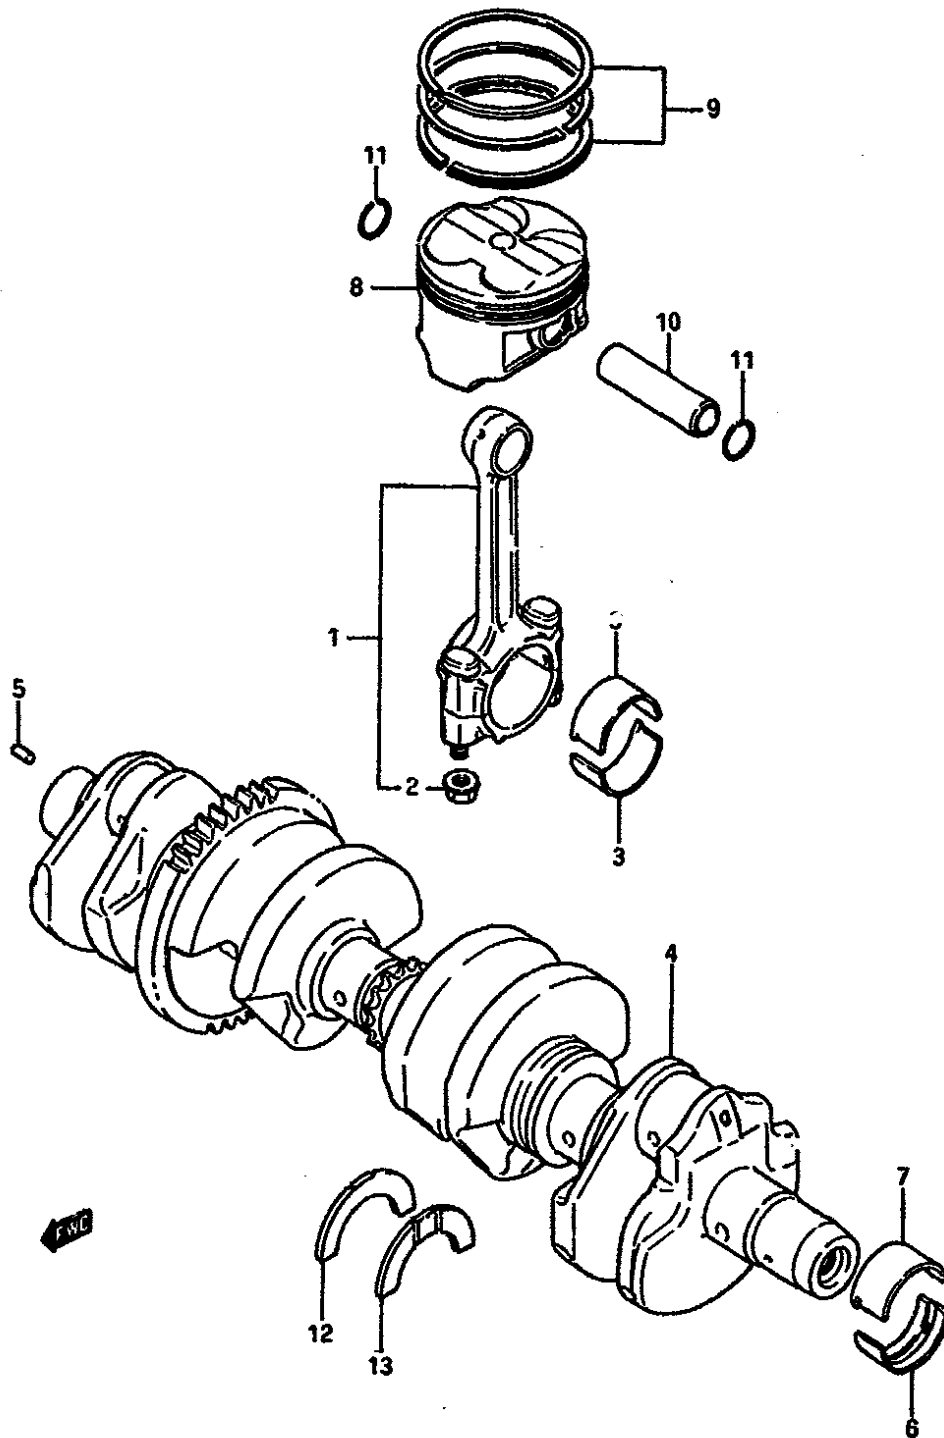

Ref No	Part No	Description
1	12160-27990	Rod Assy,connecting
1	12160-27A13	Rod Assy,connecting
2	09159-08033	• Nut
3	12164-27A00-0A0	Bearing,crank Pin (green)
3	12164-27A00-0B0	Bearing,crank Pin (black)
3	12164-27A00-0C0	Bearing,crank Pin (brown)
3	12164-27A00-0D0	Bearing,crank Pin (yellow)
4	12220-27A03	Crankshaft
5	04221-04089	• Pin
6	12229-27A00-0A0	Bearing,crankshaft (green)
6	12229-27A00-0B0	Bearing,crankshaft (black)
6	12229-27A00-0C0	Bearing,crankshaft (brown)
6	12229-27A00-0D0	Bearing,crankshaft (yellow)
7	12229-27A10-0A0	Bearing,crankshaft (green)
7	12229-27A10-0B0	Bearing,crankshaft (black)
7	12229-27A10-0C0	Bearing,crankshaft (brown)
7	12229-27A10-0D0	Bearing,crankshaft (yellow)
8	12111-27A13	Piston
8	12111-27A12-050	Piston (ds:0.5)
8	12111-27A12-100	Piston (ds:1.0)
9	12140-27A11	Ring Set,piston
9	12140-27A11-050	Ring Set,piston (ds:0.5)
9	12140-27A11-100	Ring Set,piston (ds:1.0)
10	12151-27A10	Pin,piston
11	09381-18003	Circlip
12	12228-43414	Bearing,thrust Rh (green)
13	12228-43411	Bearing,thrust Lh (red)
13	12228-43412	Bearing,thrust Lh (black)
13	12228-43413	Bearing,thrust Lh (blue)
13	12228-43414	Bearing,thrust Lh (green)
13	12228-43415	Bearing,thrust Lh (yellow)
13	12228-43416	Bearing,thrust Lh (white)