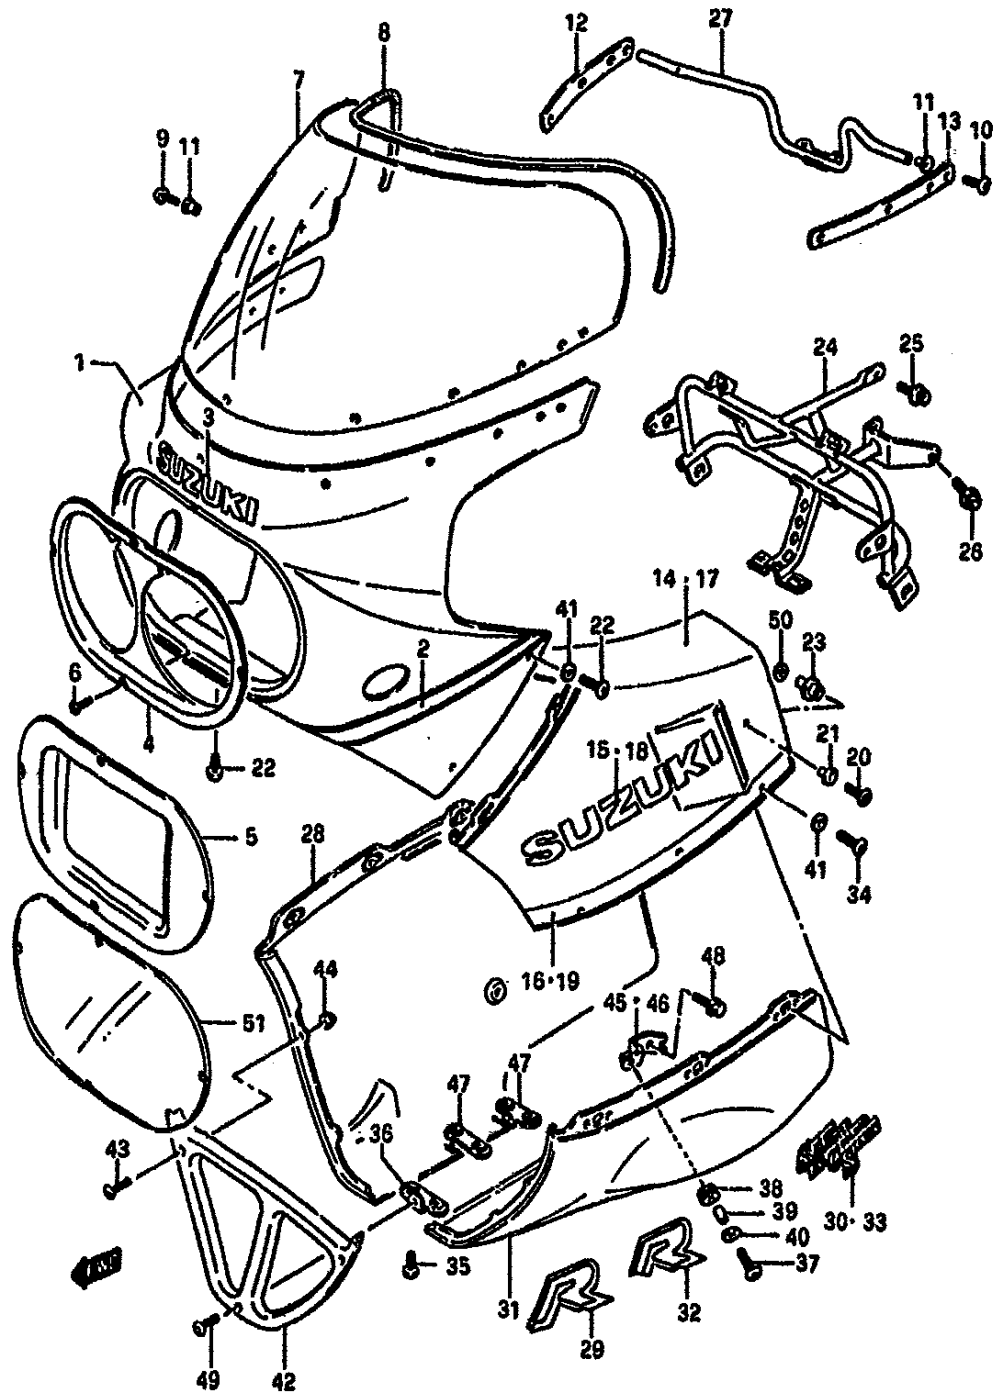

Ref No	Part No	Description
31	94480-27A70-9HH	Cover,lower Lh (blue/blue)
31	94480-27A70-9HG	Cover,lower Lh (white/red)
32	68261-27A10-8KC	• Emblem
32	68261-27A10-7JS	• Emblem
33	68131-27A00-7VR	• Emblem
33	68131-27A00-7JL	• Emblem
34	09139-06030	Screw,upper
35	09139-06039	Screw,rh & Lh
36	94490-06B00	Brace,lower
37	09139-06028	Screw
38	09320-09016	Cushion
39	09180-06152	Spacer
40	09160-06056	Washer (6.5x18x1)
41	09161-07005	Washer
42	94475-06B01-23Z	Cover,lower Front (blue)
42	94475-06B01-22P	Cover,lower Front (red)
43	09139-05025	Screw (5x14)
44	08316-26055	Nut
45	94580-27A00	Brace,lower,rh
46	94590-27A00	Brace,lower,lh
47	94493-06B00	Brace,lower,rear
48	01517-06128	Bolt
49	09139-06030	Screw (6x16)
50	08321-31064	Lock Washer
51	94419-27A00	Cover,headlamp