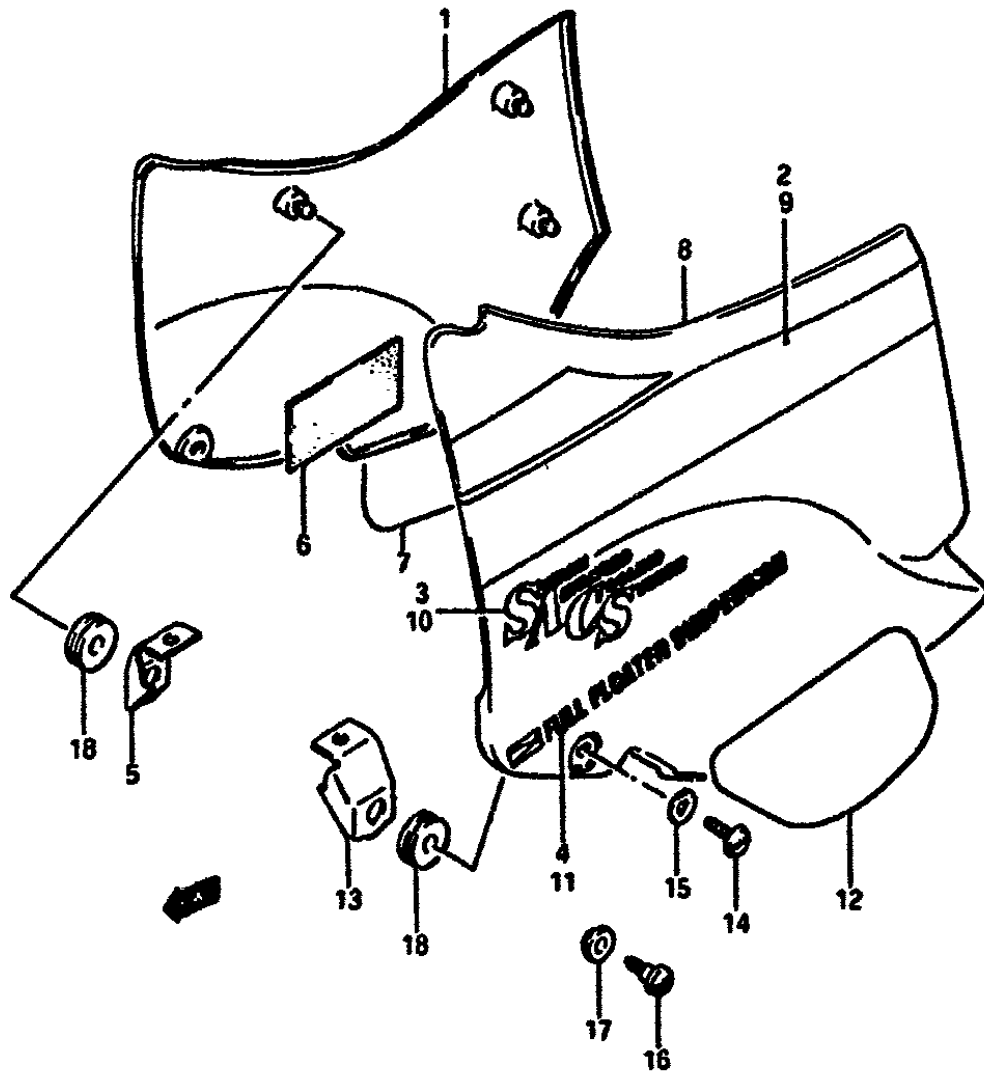

Ref No	Part No	Description
1	47110-27A00-7TG	Cover,frame Rh
1	47110-27A30-7TG	Cover,frame Rh
1	47110-27A00-7JK	Cover,frame Rh
1	47110-27A30-7JK	Cover,frame Rh
2	68130-27A10-81F	. Tape Set,rh
2	68130-27A11-81F	. Tape Set,rh
2	68130-27A10-65G	. Tape Set,rh
2	68130-27A11-65G	. Tape Set,rh
3	68131-27A00-7VR	. Emblem
3	68131-27A00-7JL	. Emblem
4	68235-31300-87W	. Emblem,full Floater
4	68235-31300-91R	. Emblem,full Floater
5	47171-27A00	Holder,frame Cover Rh
5	47171-27A01	Holder,frame Cover Rh
6	47161-27A00	Rubber
7	47261-06B00	Protector,rh
8	47210-27A00-7TG	Cover,frame Lh
8	47210-27A30-7TG	Cover,frame Lh
8	47210-27A00-7JK	Cover,frame Lh
8	47210-27A30-7JK	Cover,frame Lh
9	68140-27A10-81F	. Tape Set,lh
9	68140-27A11-81F	. Tape Set,lh
9	68140-27A10-65G	. Tape Set,lh
9	68140-27A11-65G	. Tape Set,lh
10	68131-27A00-7VR	. Emblem
10	68131-27A00-7JL	. Emblem
11	68235-31300-87W	. Emblem,full Floater
11	68235-31300-91R	. Emblem,full Floater
12	47261-27A00	Protector,lh
13	47141-27A00	Holder,frame Cover Lh
13	47141-27A01	Holder,frame Cover Lh
14	09125-06052	Screw
15	09160-06019	Washer
16	09139-06044	Screw
17	09320-08043	Cushion
18	09320-08018	Cushion