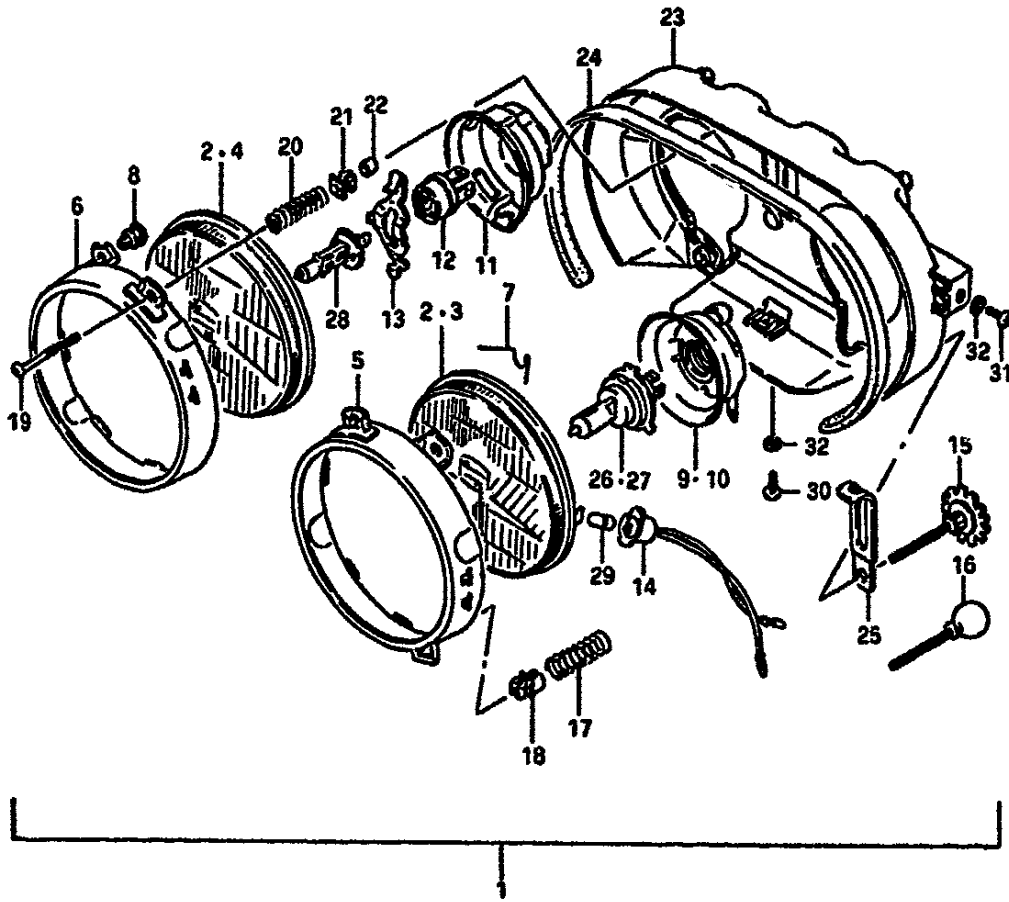

Ref No	Part No	Description
39	35955-27A00	Spacer,lh