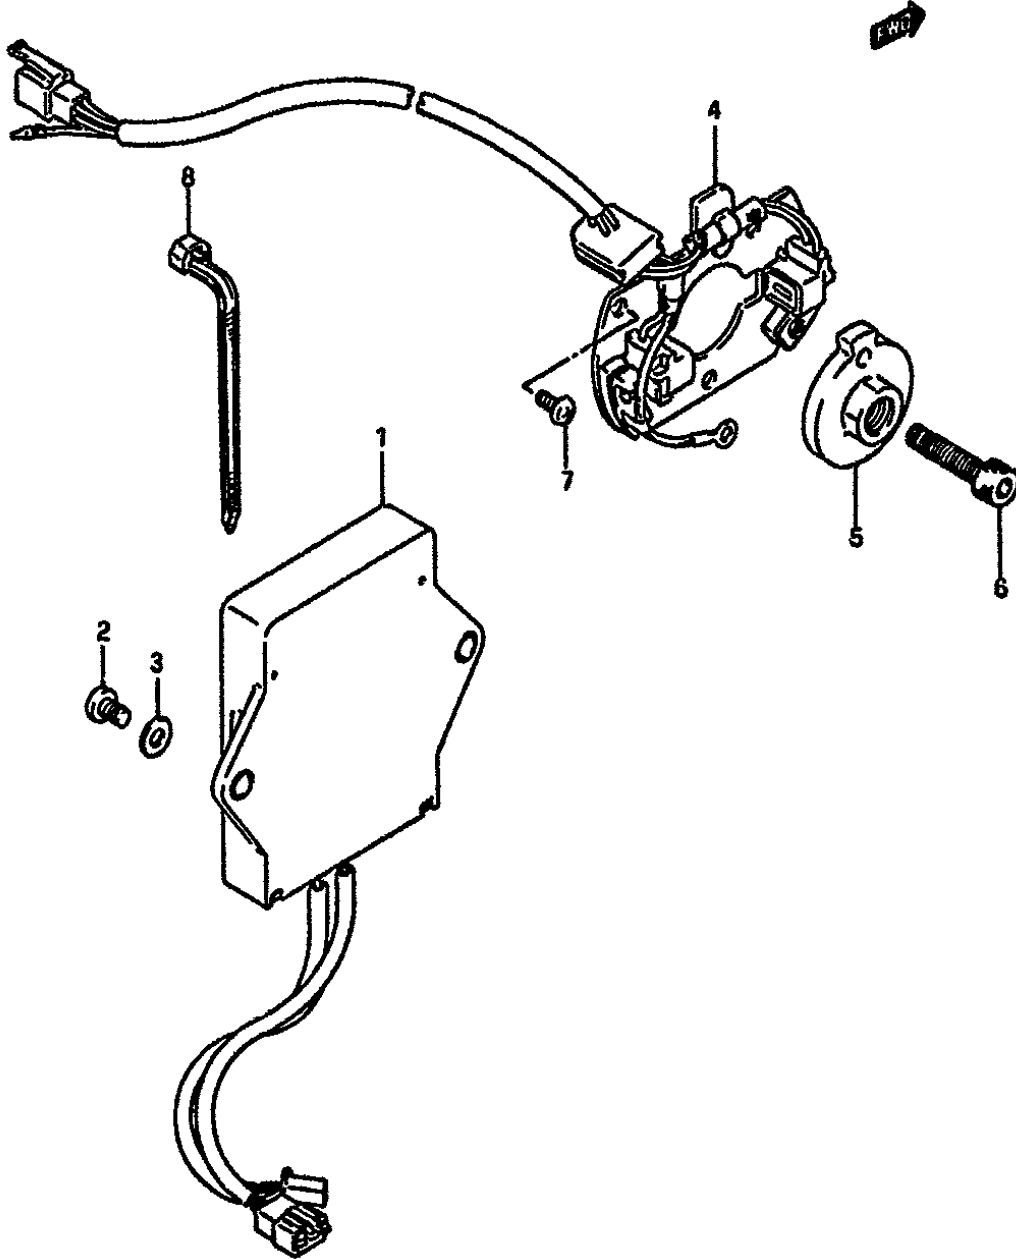

Ref No	Part No	Description

1	32900-27A00	Igniter Unit
2	02112-06126	Screw
3	08322-21066	Washer
4	33110-27A00	Signal Generator Assy
5	33120-27A00	Rotor,signal
6	07110-08306	Bolt
7	02112-05107	Screw
8	09407-11401	Clamp