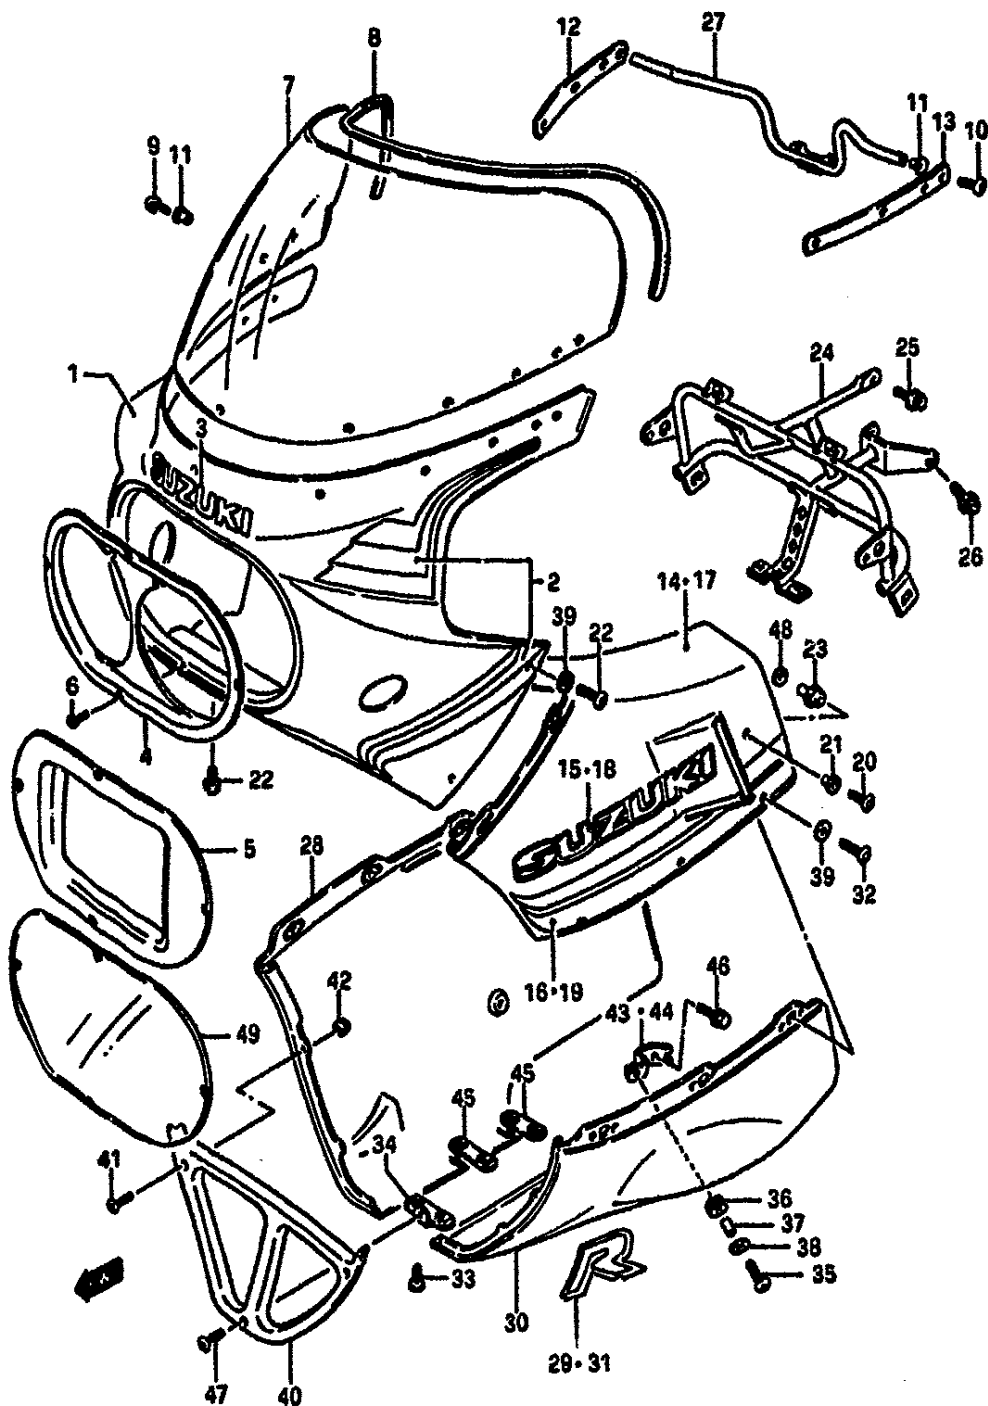

Ref No	Part No	Description
36	09320-09016	Cushion
37	09180-06152	Spacer
38	09160-06056	Washer (6.5x18x1)
39	09161-07005	Washer
40	94475-06B01-14L	Cover,lower Front (white)
40	94475-06B01-019	Cover,lower Front (black)
41	09139-05025	Screw (5x14)
42	08316-26055	Nut
43	94580-27A00	Brace,lower,rh
44	94590-27A00	Brace,lower,lh
45	94493-06B00	Brace,lower,rear
46	01517-06128	Bolt
47	09139-06030	Screw (6x16)
48	08321-31064	Lock Washer
49	94419-27A00	Cover,headlamp