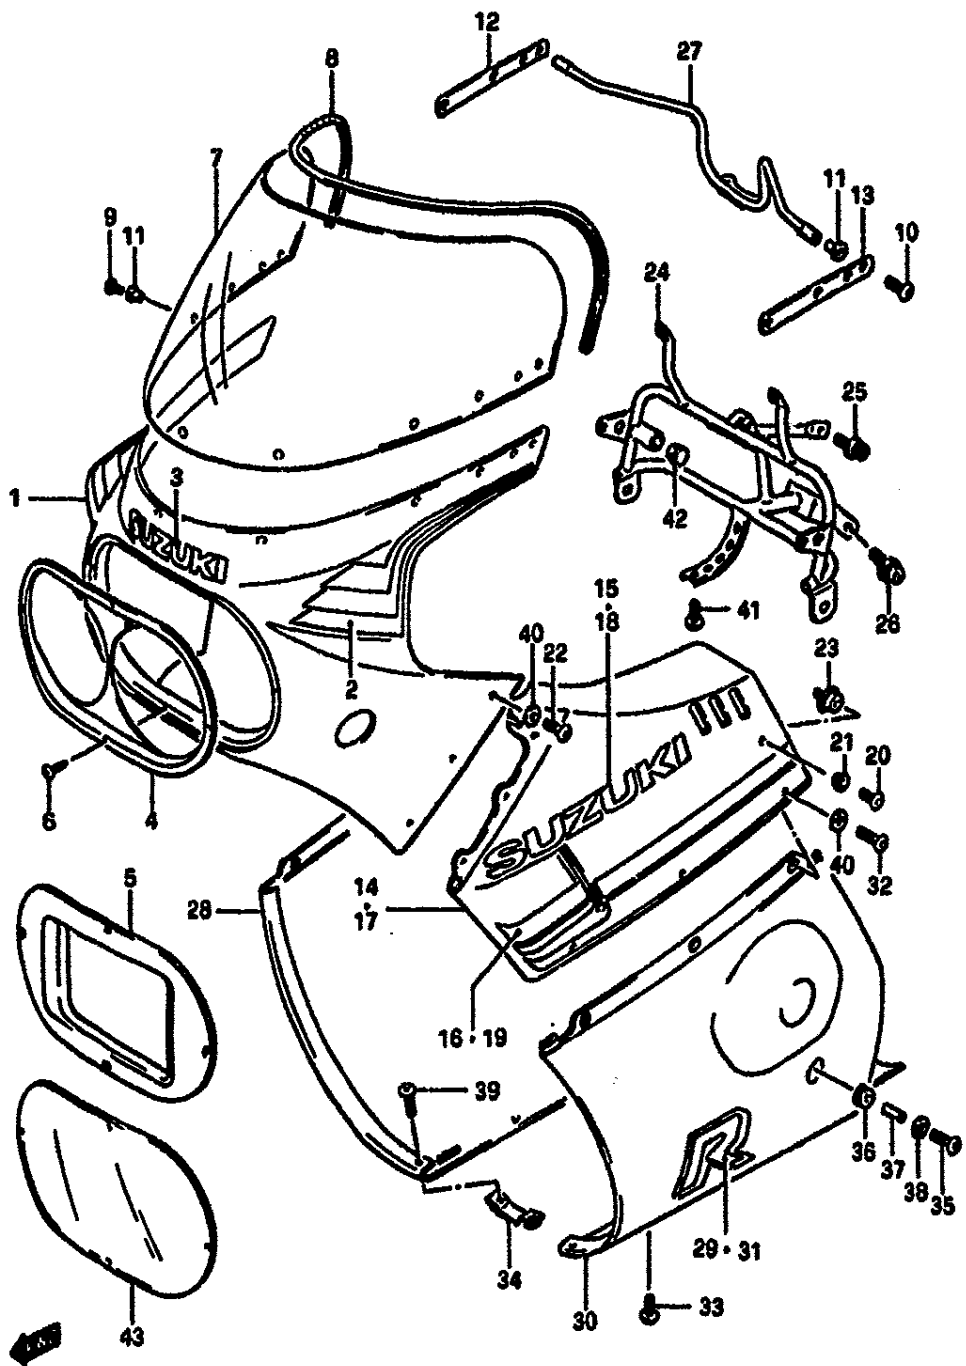

Ref No	Part No	Description
1	94400-27A01-7GF	Body Assy,cowling (white/blue)
1	94400-27A01-7JK	Body Assy,cowling (black/red)
1	94400-27A12-7GF	Body Assy,cowling (white/blue)
1	94400-27A12-7JK	Body Assy,cowling (black/red)
2	68190-27A11-7UC	. . Tape Set
2	68190-27A11-7VE	. . Tape Set
3	68271-04A00-742	. . Emblem
4	94435-27A00-291	. . Cover,front (black)
5	94435-27A20-19F	. . Cover,front (blue)
5	94435-27A20-22P	. . Cover,front (red)
6	03541-04125	. . Screw
7	94611-27A01	Screen,wind
8	94631-27A00	Molding
8	94631-27A10	Molding
9	09139-05025	Screw
10	09139-05032	Screw,rear
11	94619-27A00	Nut
12	94529-27A00	Plate,mirror Rh
13	94539-27A00	Plate,mirror Lh
14	94430-27A00-14L	Cover,side Rh (white)
14	94430-27A00-019	Cover,side Rh (black)
14	94430-27A20-14L	Cover,side Rh (white)
14	94430-27A20-019	Cover,side Rh (black)
15	68111-33200-07G	. . Emblem
15	68111-33200-064	. . Emblem
16	68680-27A10-81F	. . Tape Set,rh
16	68680-27A10-65G	. . Tape Set,rh
17	94440-27A00-14L	Cover,side Lh (white)
17	94440-27A00-019	Cover,side Lh (black)
17	94440-27A20-14L	Cover,side Lh (white)
17	94440-27A20-019	Cover,side Lh (black)
18	68111-33200-07G	. . Emblem
18	68111-33200-064	. . Emblem
19	68690-27A10-81F	. . Tape Set,lh
19	68690-27A10-65G	. . Tape Set,lh
20	09139-06027	Screw,rear
21	09169-06033	Washer
22	09139-06030	Screw
23	94570-04A00	Cushion
24	94510-27A00	Brace,front
24	94510-27A20	Brace,front
25	07120-06165	Bolt
26	07120-08165	Bolt,lower
27	94530-27A01	Brace,rear
28	94470-27A00-7TG	Cover,lower Rh (white/blue)
28	94470-27A00-7JK	Cover,lower Rh (black/red)
29	68261-27A00-73H	. . Emblem
29	68261-27A00-60D	. . Emblem
30	94480-27A00-7TG	Cover,lower Lh (white/blue)
30	94480-27A00-7JK	Cover,lower Lh (black/red)
31	68261-27A00-73H	. . Emblem
31	68261-27A00-60D	. . Emblem
32	09139-06030	Screw,upper
33	09139-06039	Screw,rh & Lh