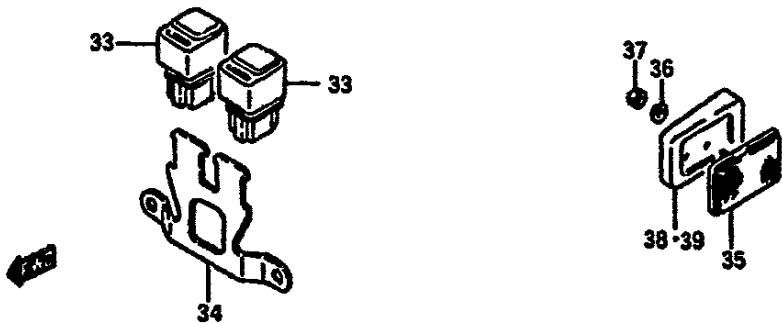

Ref No	Part No	Description
39	35955-27A00	Spacer,lh